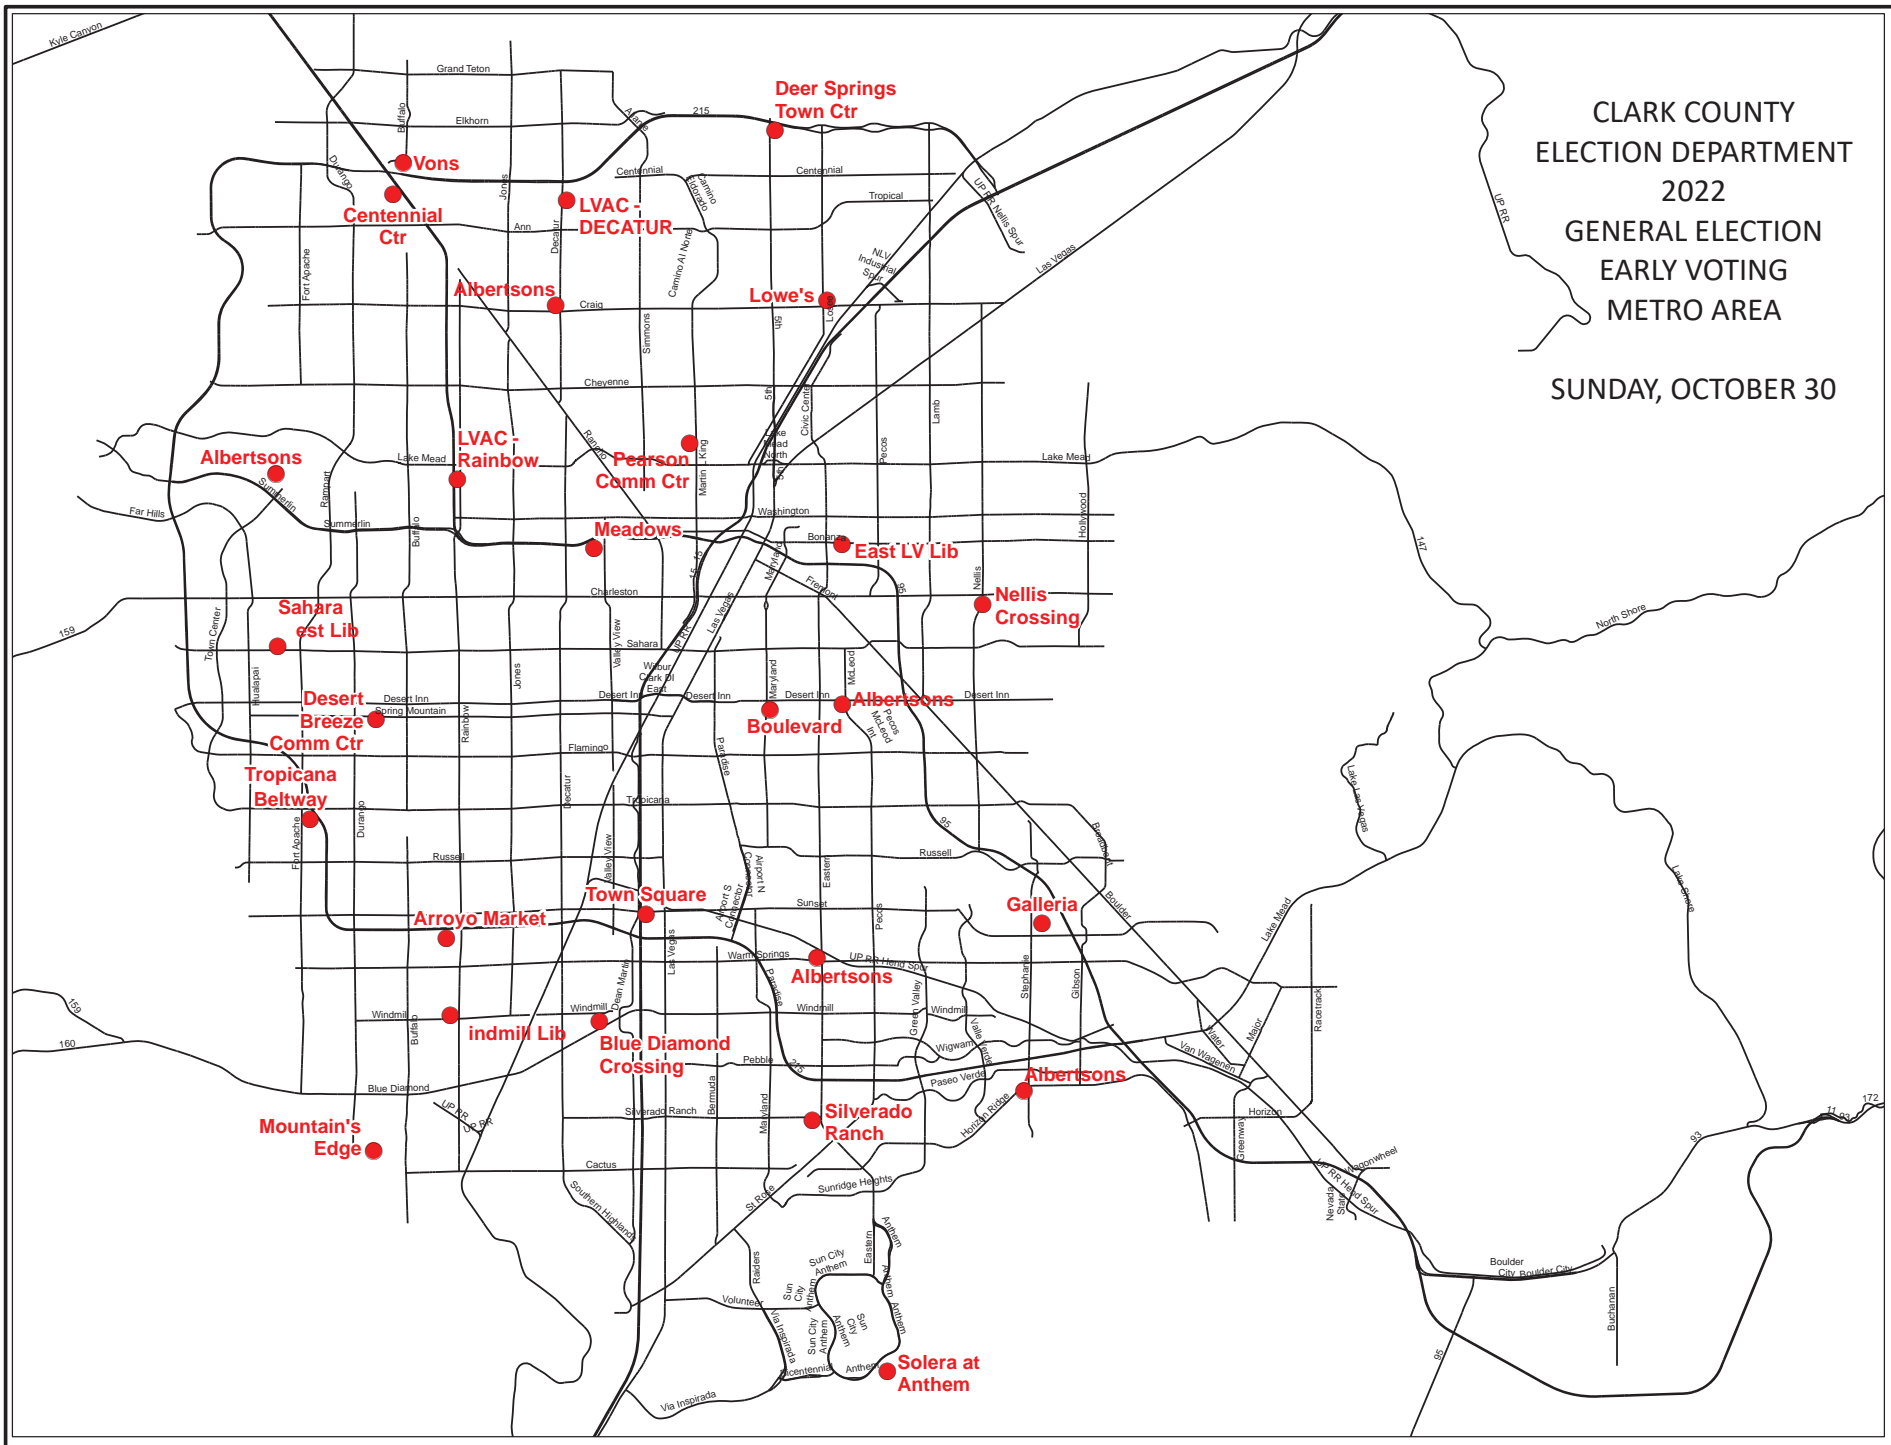

CLARK COUNTY
ELECTION DEPARTMENT
2022
GENERAL ELECTION
EARLY VOTING
METRO AREA

FRIDAY, OCTOBER 28

CLARK COUNTY
ELECTION DEPARTMENT
2022
GENERAL ELECTION
EARLY VOTING
METRO AREA
SATURDAY, OCTOBER 29

CLARK COUNTY
ELECTION DEPARTMENT
2022
GENERAL ELECTION
EARLY VOTING
METRO AREA
SUNDAY, OCTOBER 30