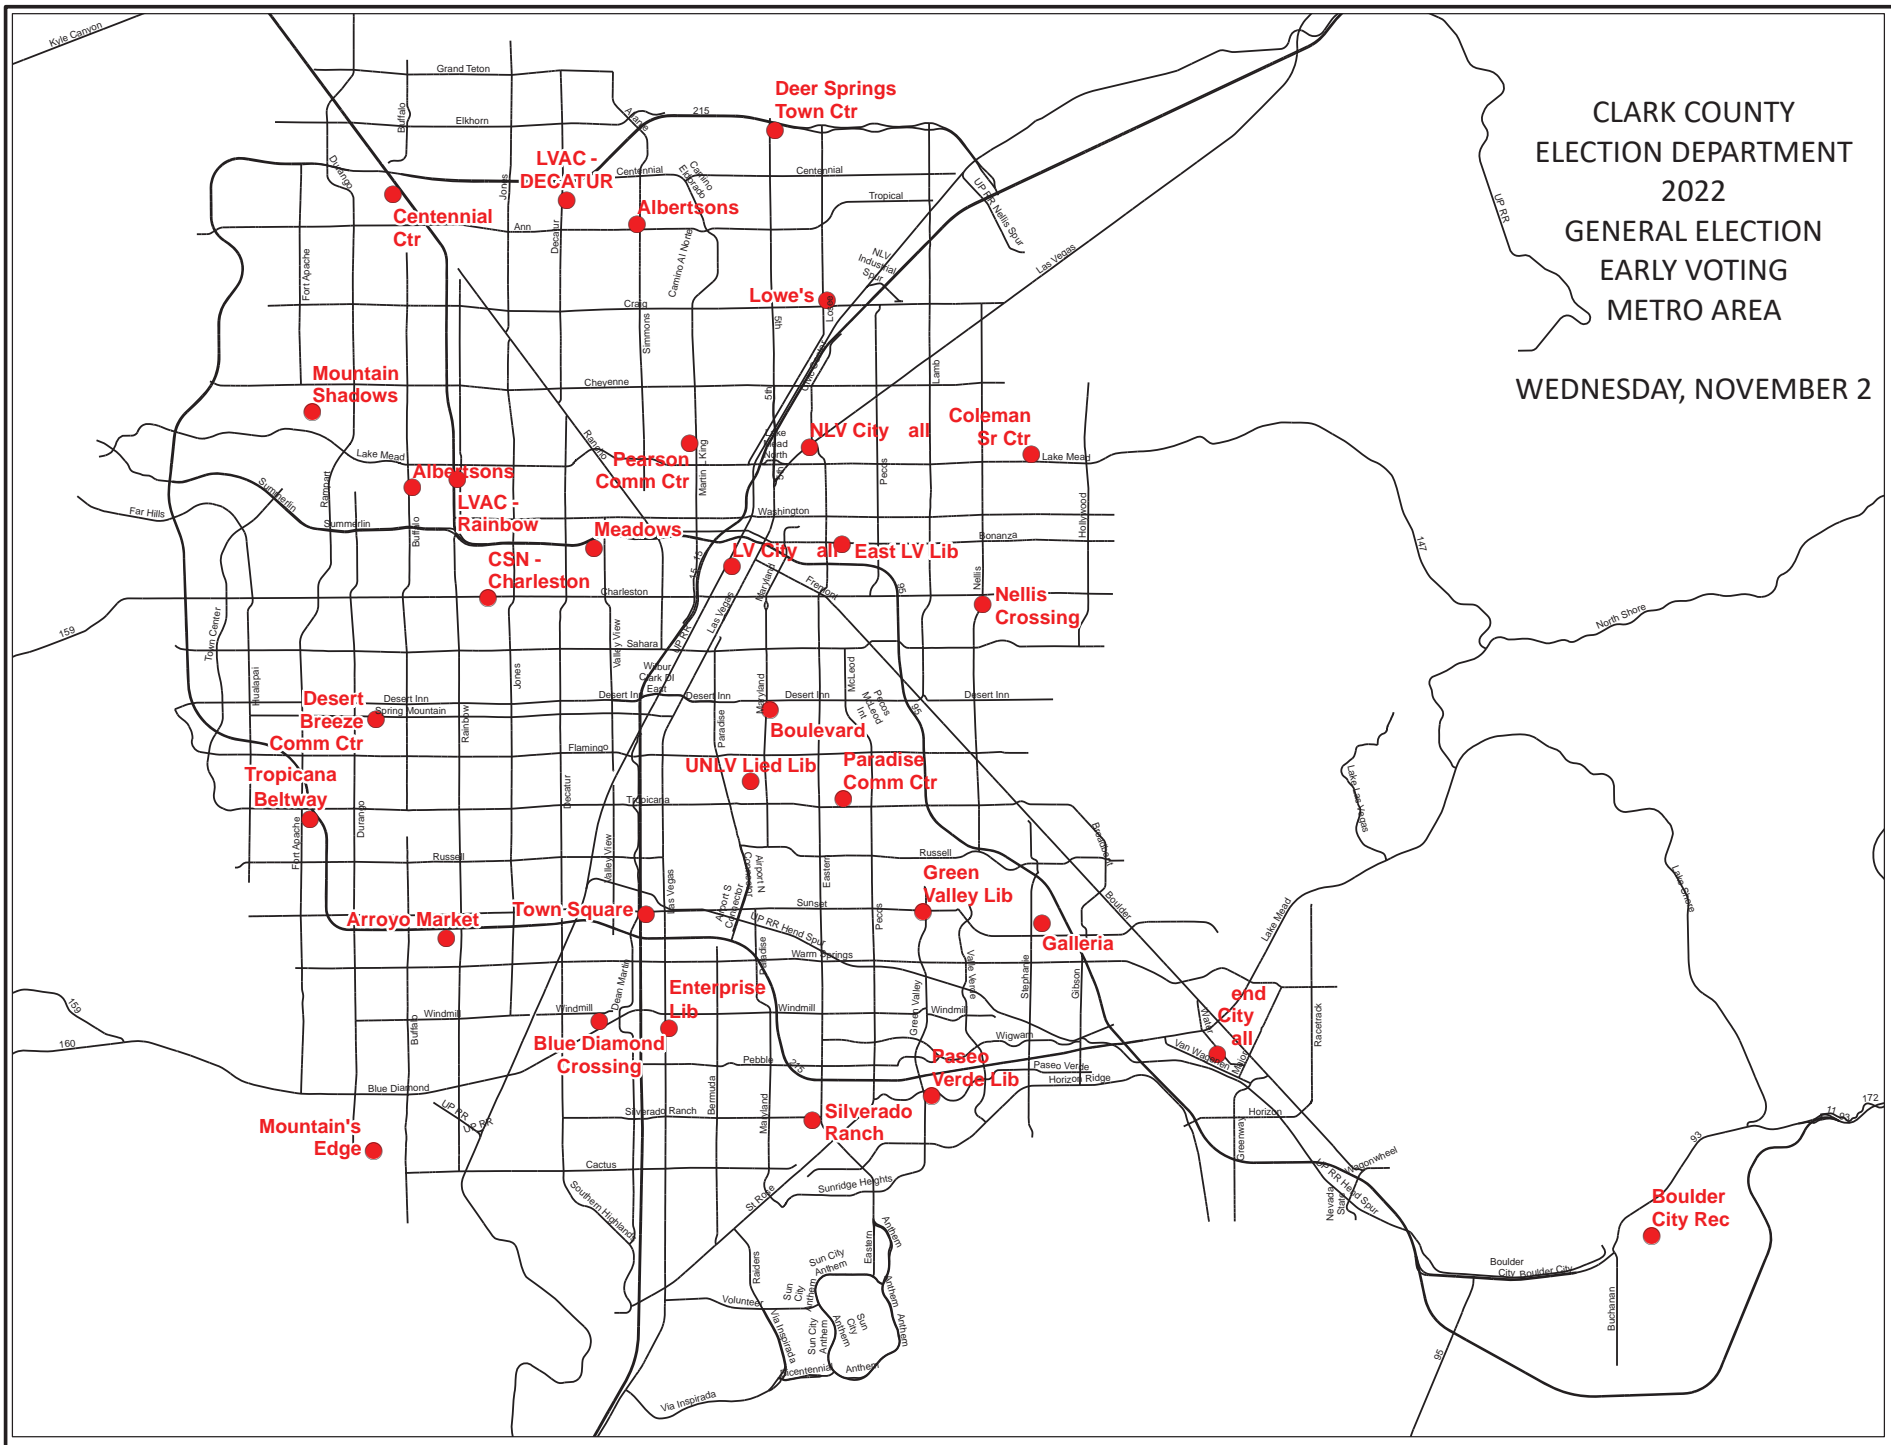

CLARK COUNTY
ELECTION DEPARTMENT
2022
GENERAL ELECTION
EARLY VOTING
METRO AREA
WEDNESDAY, NOVEMBER 2