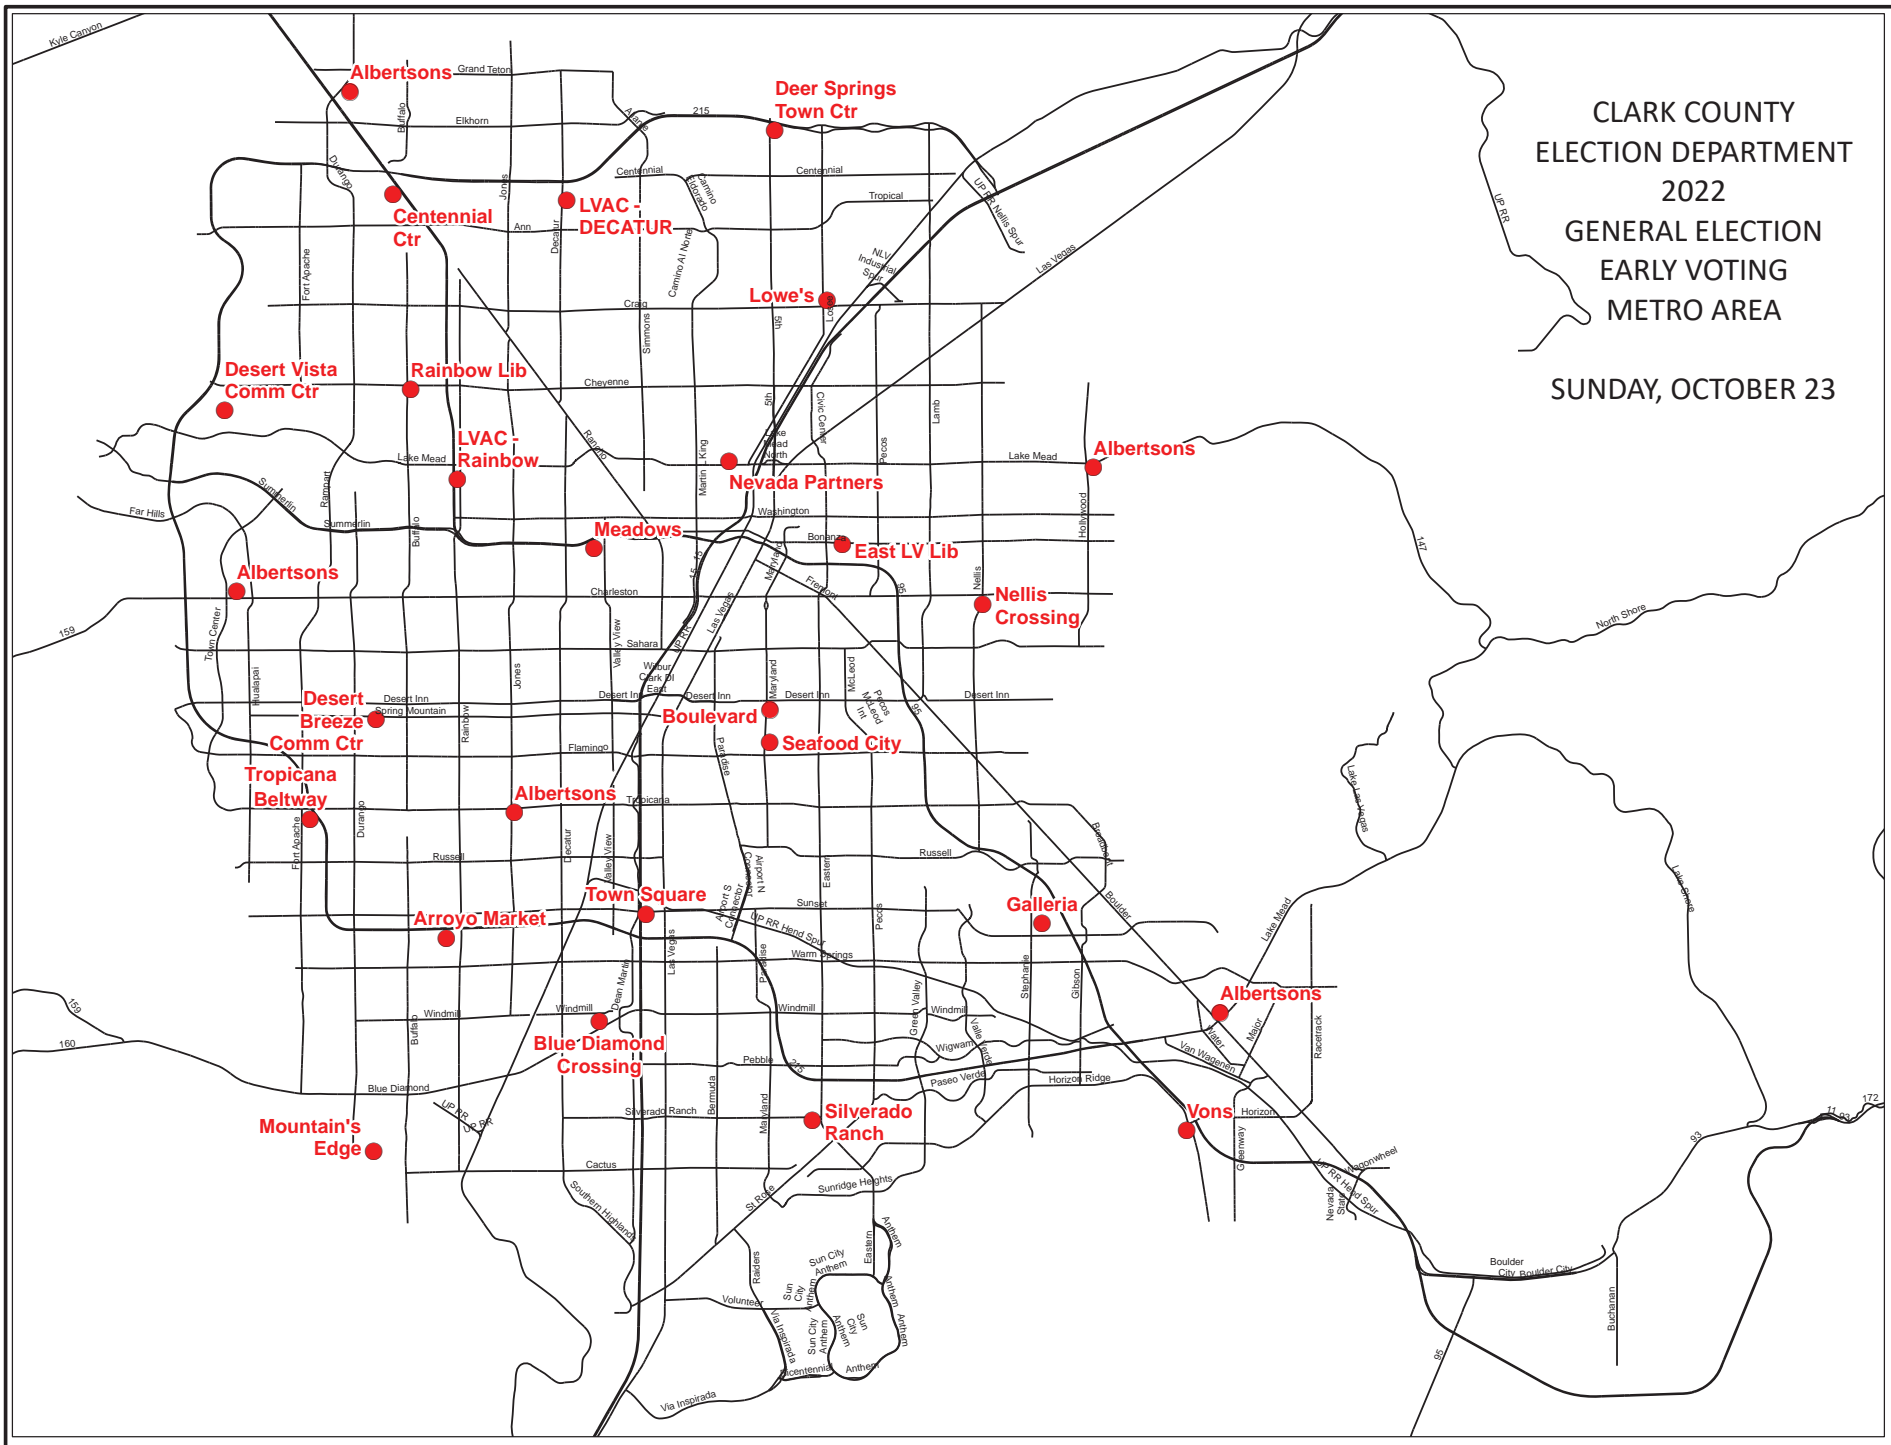

CLARK COUNTY
ELECTION DEPARTMENT
2022
GENERAL ELECTION
EARLY VOTING
METRO AREA
SUNDAY, OCTOBER 23