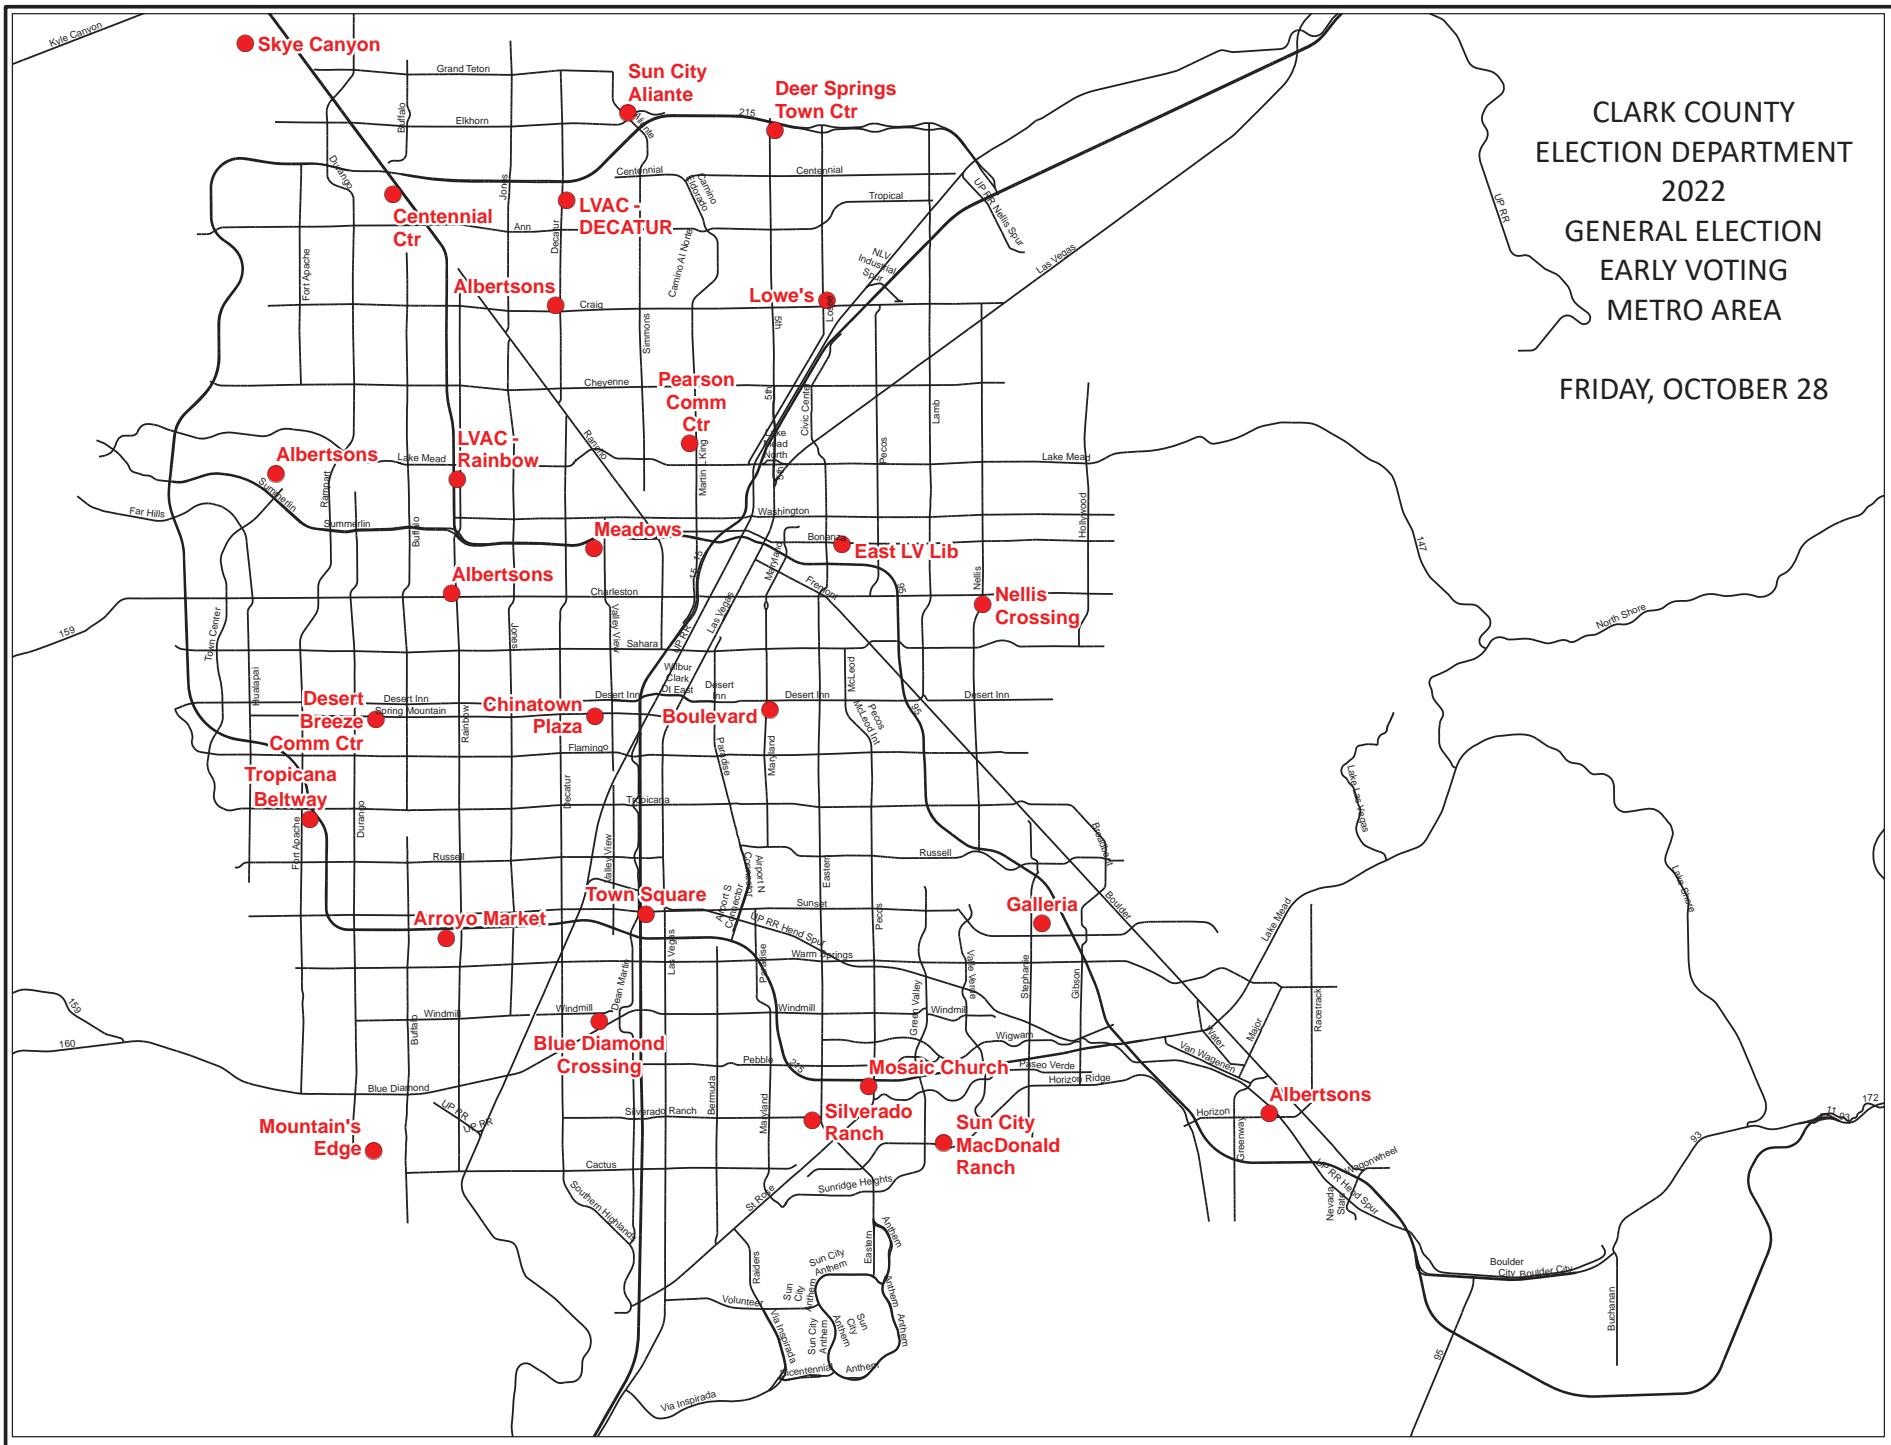

CLARK COUNTY
ELECTION DEPARTMENT
2022
GENERAL ELECTION
EARLY VOTING
METRO AREA
TUESDAY, OCTOBER 25

CLARK COUNTY
ELECTION DEPARTMENT
2022
GENERAL ELECTION
EARLY VOTING
METRO AREA
WEDNESDAY, OCTOBER 26

CLARK COUNTY
ELECTION DEPARTMENT
2022
GENERAL ELECTION
EARLY VOTING
METRO AREA
THURSDAY, OCTOBER 27

CLARK COUNTY
ELECTION DEPARTMENT
2022
GENERAL ELECTION
EARLY VOTING
METRO AREA

FRIDAY, OCTOBER 28

CLARK COUNTY
ELECTION DEPARTMENT
2022
GENERAL ELECTION
EARLY VOTING
METRO AREA
SATURDAY, OCTOBER 29

CLARK COUNTY
ELECTION DEPARTMENT
2022
GENERAL ELECTION
EARLY VOTING
METRO AREA
SUNDAY, OCTOBER 30