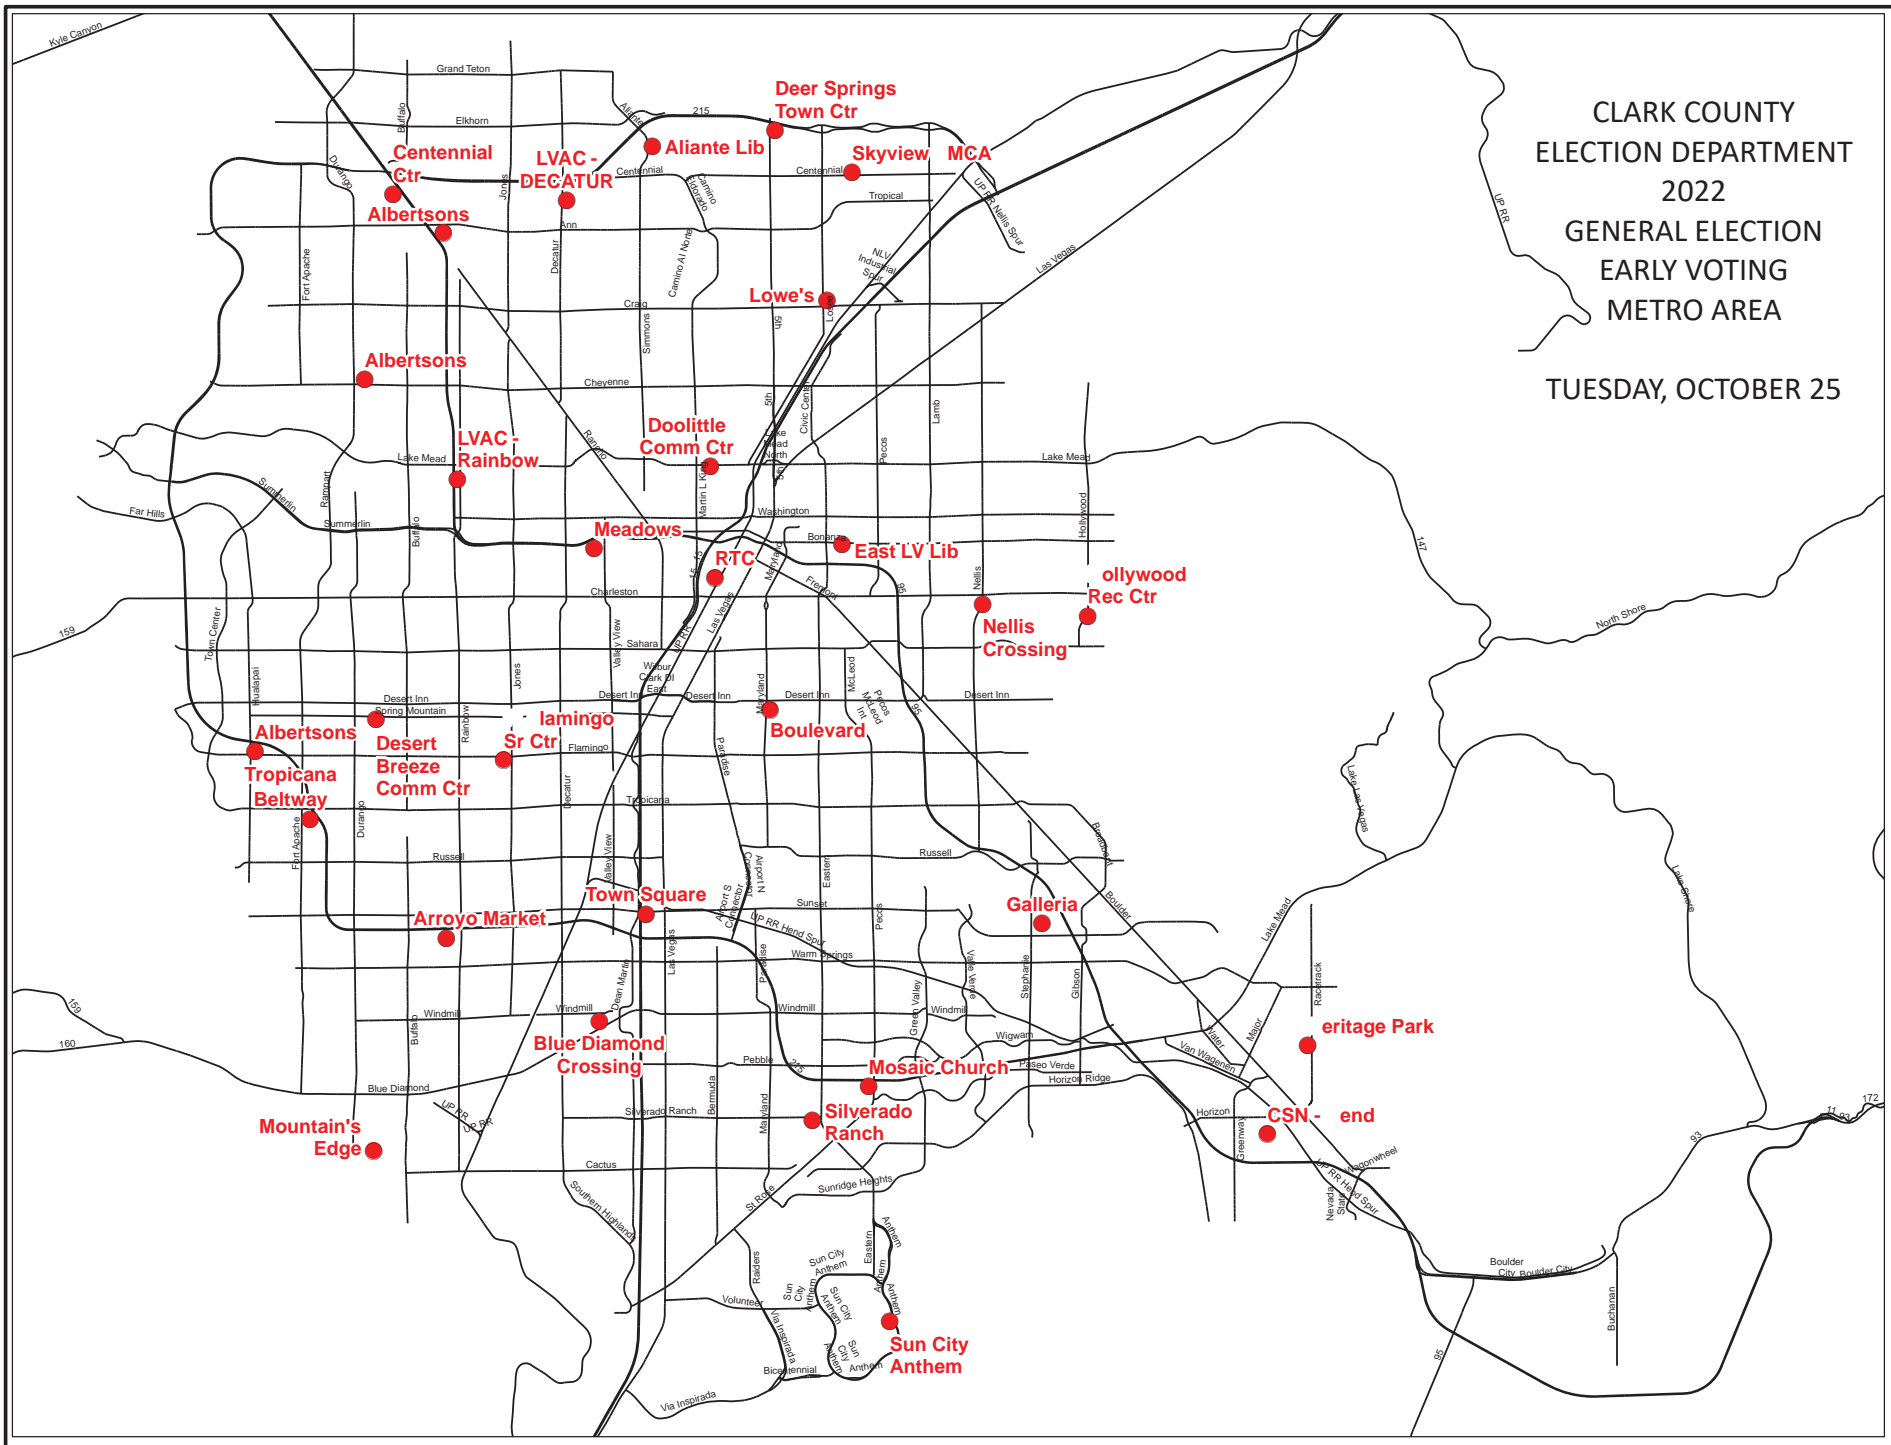

CLARK COUNTY
ELECTION DEPARTMENT
2022
GENERAL ELECTION
EARLY VOTING
METRO AREA
TUESDAY, OCTOBER 25