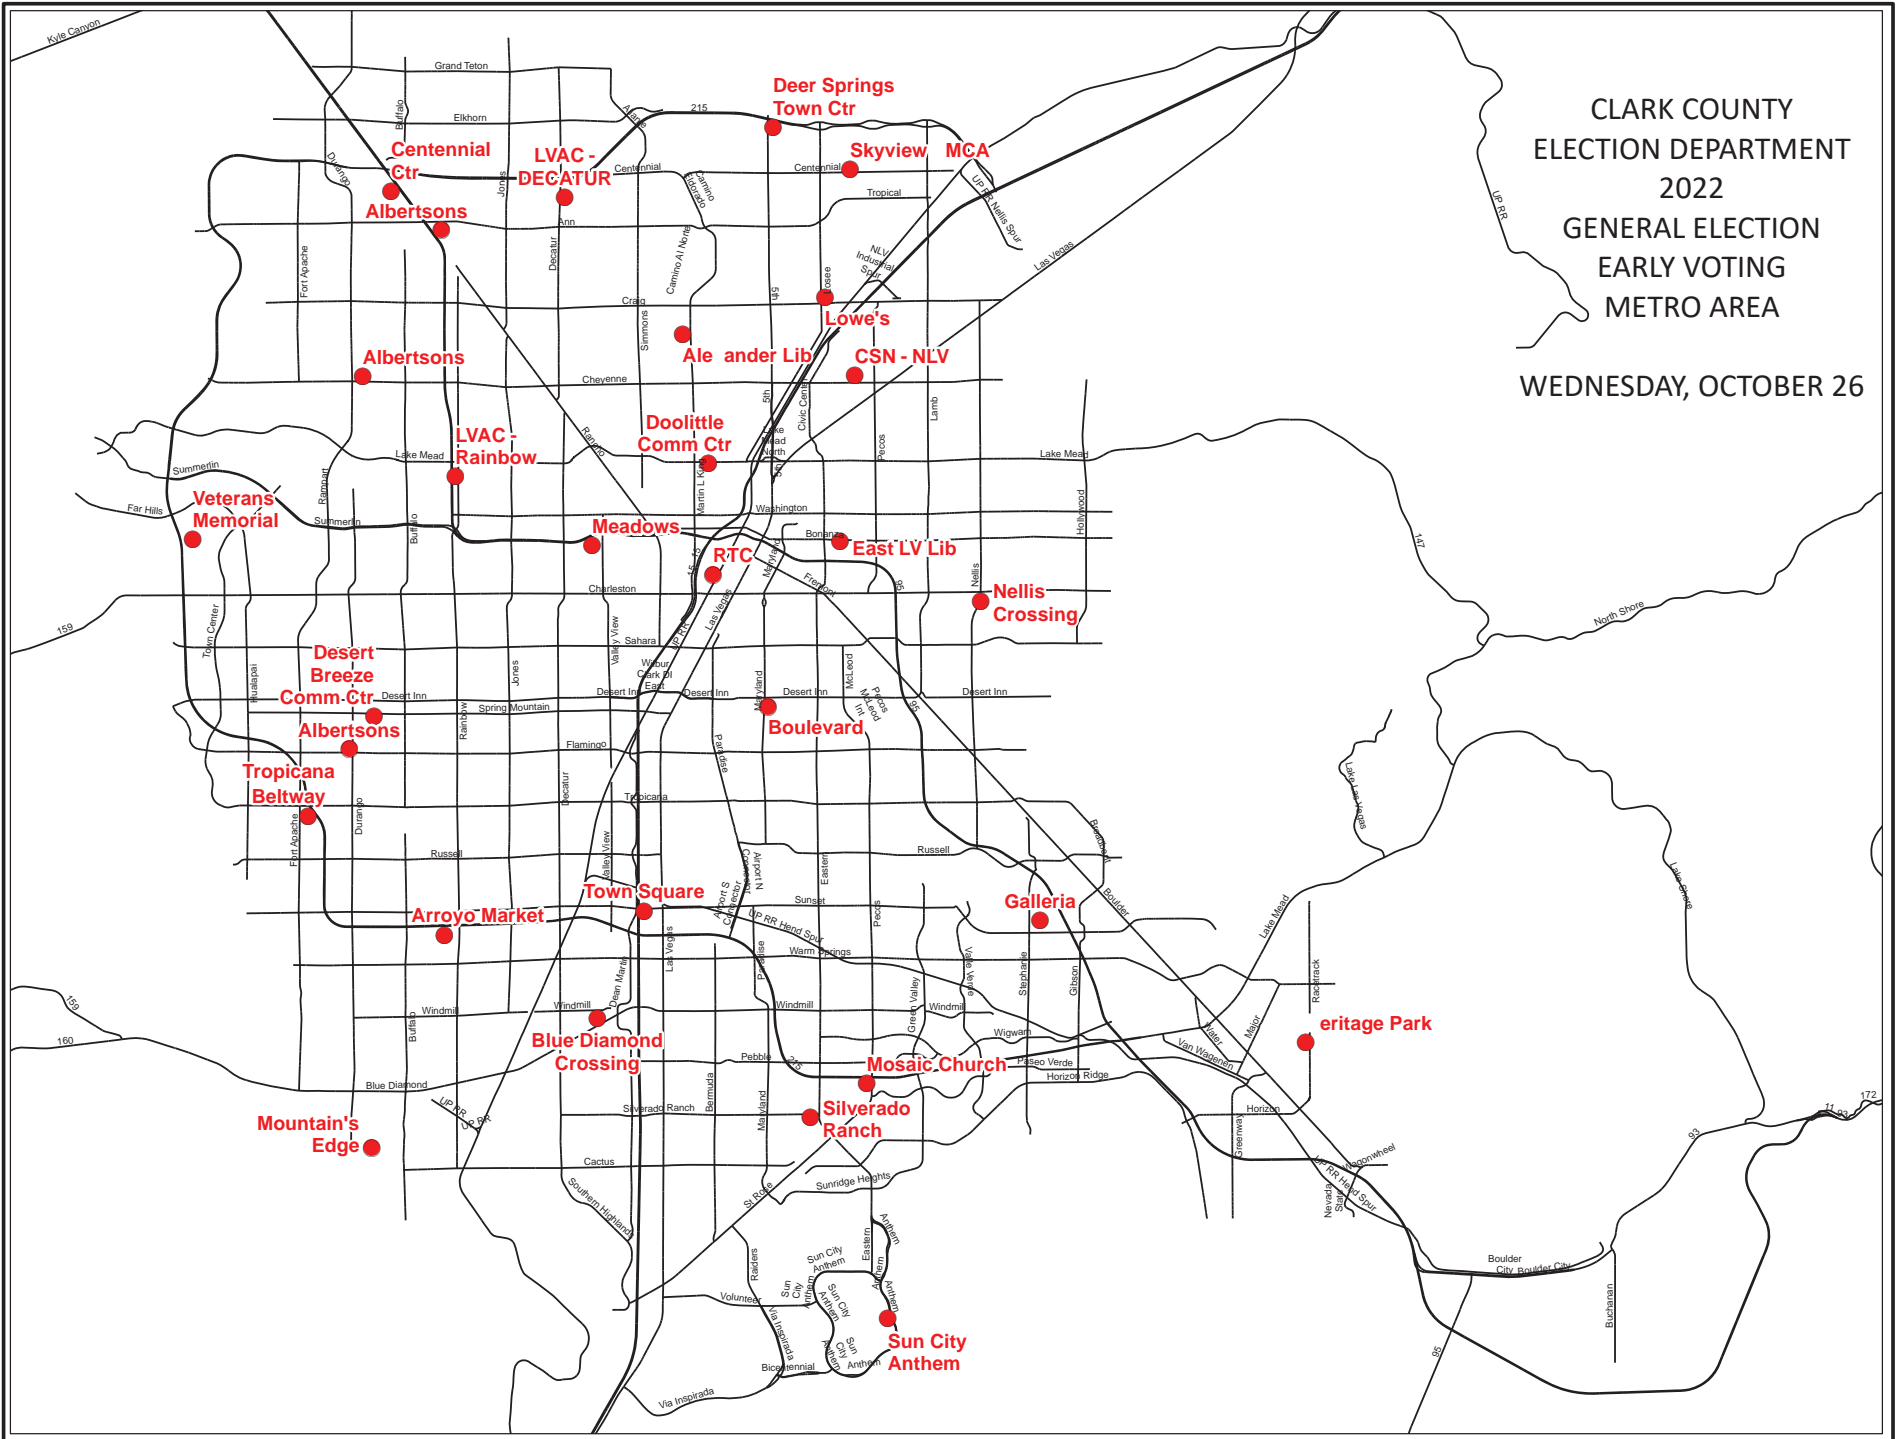

CLARK COUNTY
ELECTION DEPARTMENT
2022
GENERAL ELECTION
EARLY VOTING
METRO AREA
WEDNESDAY, OCTOBER 26