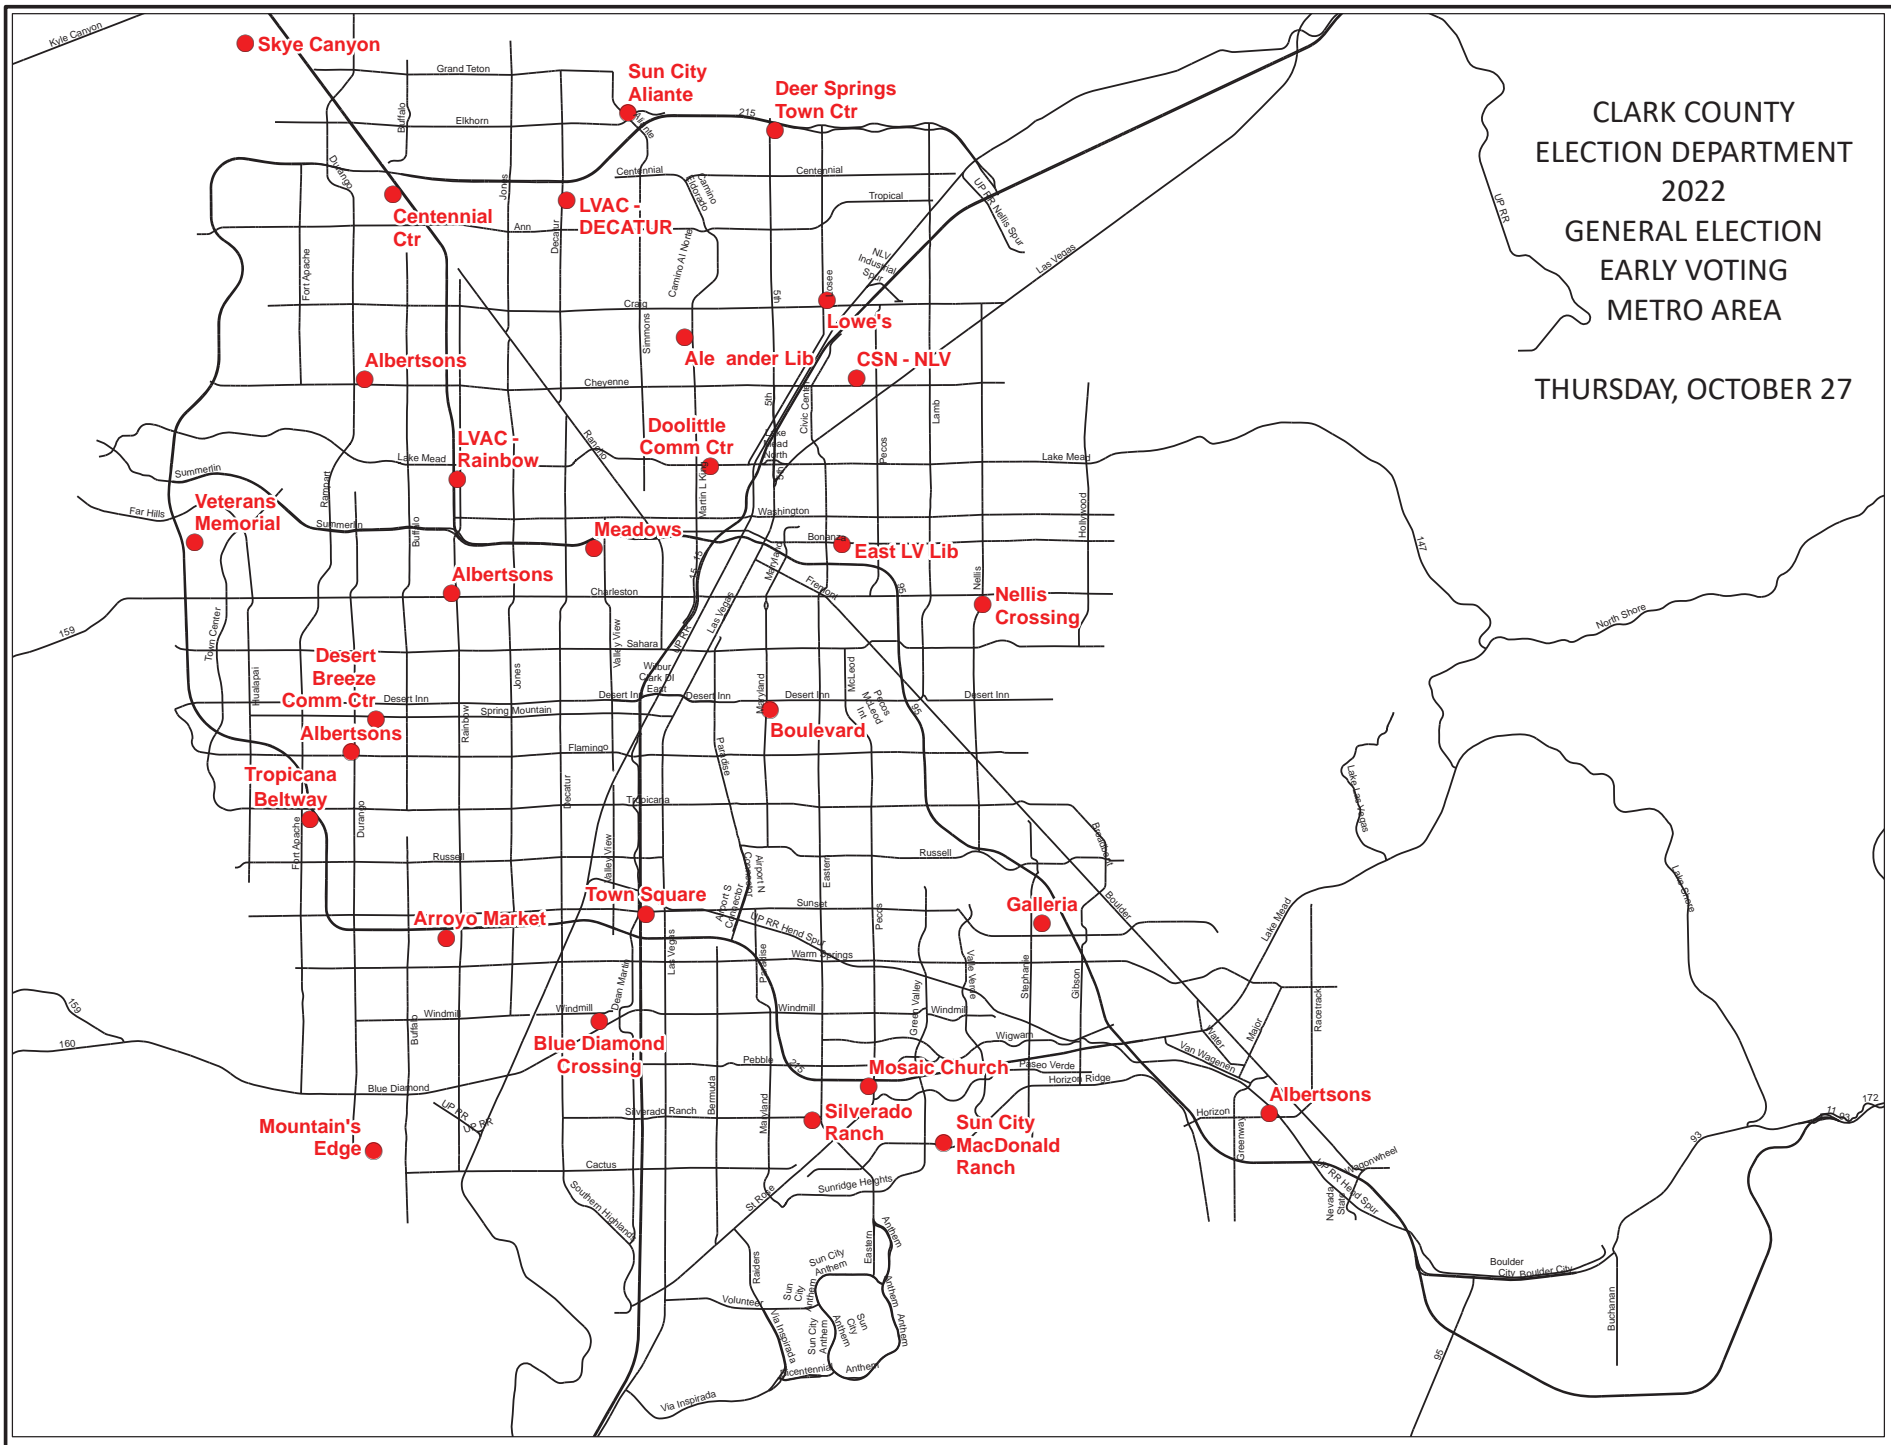

CLARK COUNTY
ELECTION DEPARTMENT
2022
GENERAL ELECTION
EARLY VOTING
METRO AREA
THURSDAY, OCTOBER 27