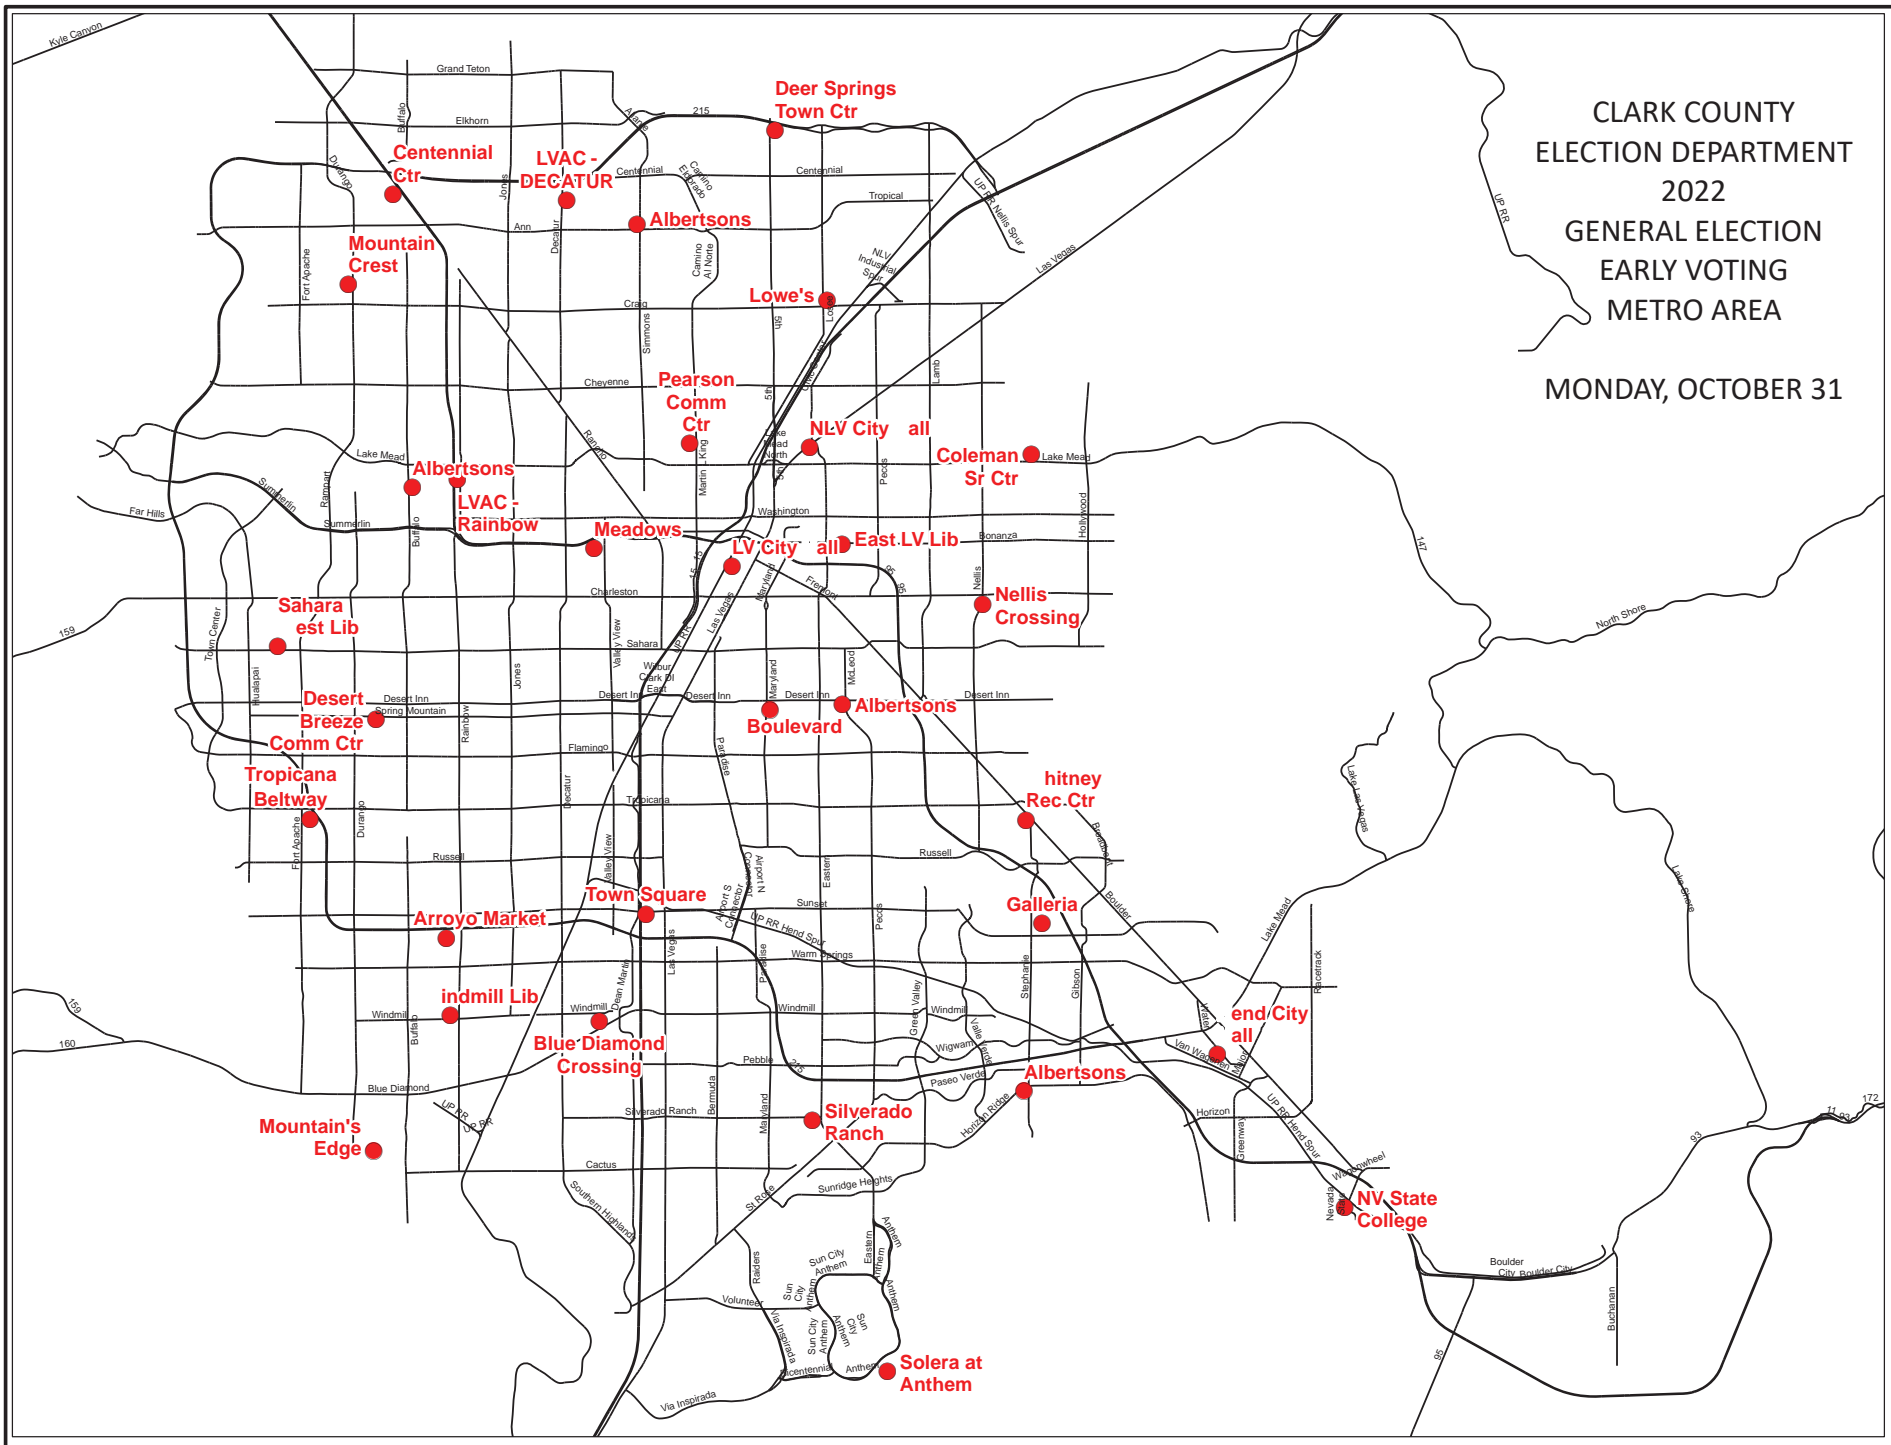

CLARK COUNTY
ELECTION DEPARTMENT
2022
GENERAL ELECTION
EARLY VOTING
METRO AREA
MONDAY, OCTOBER 31