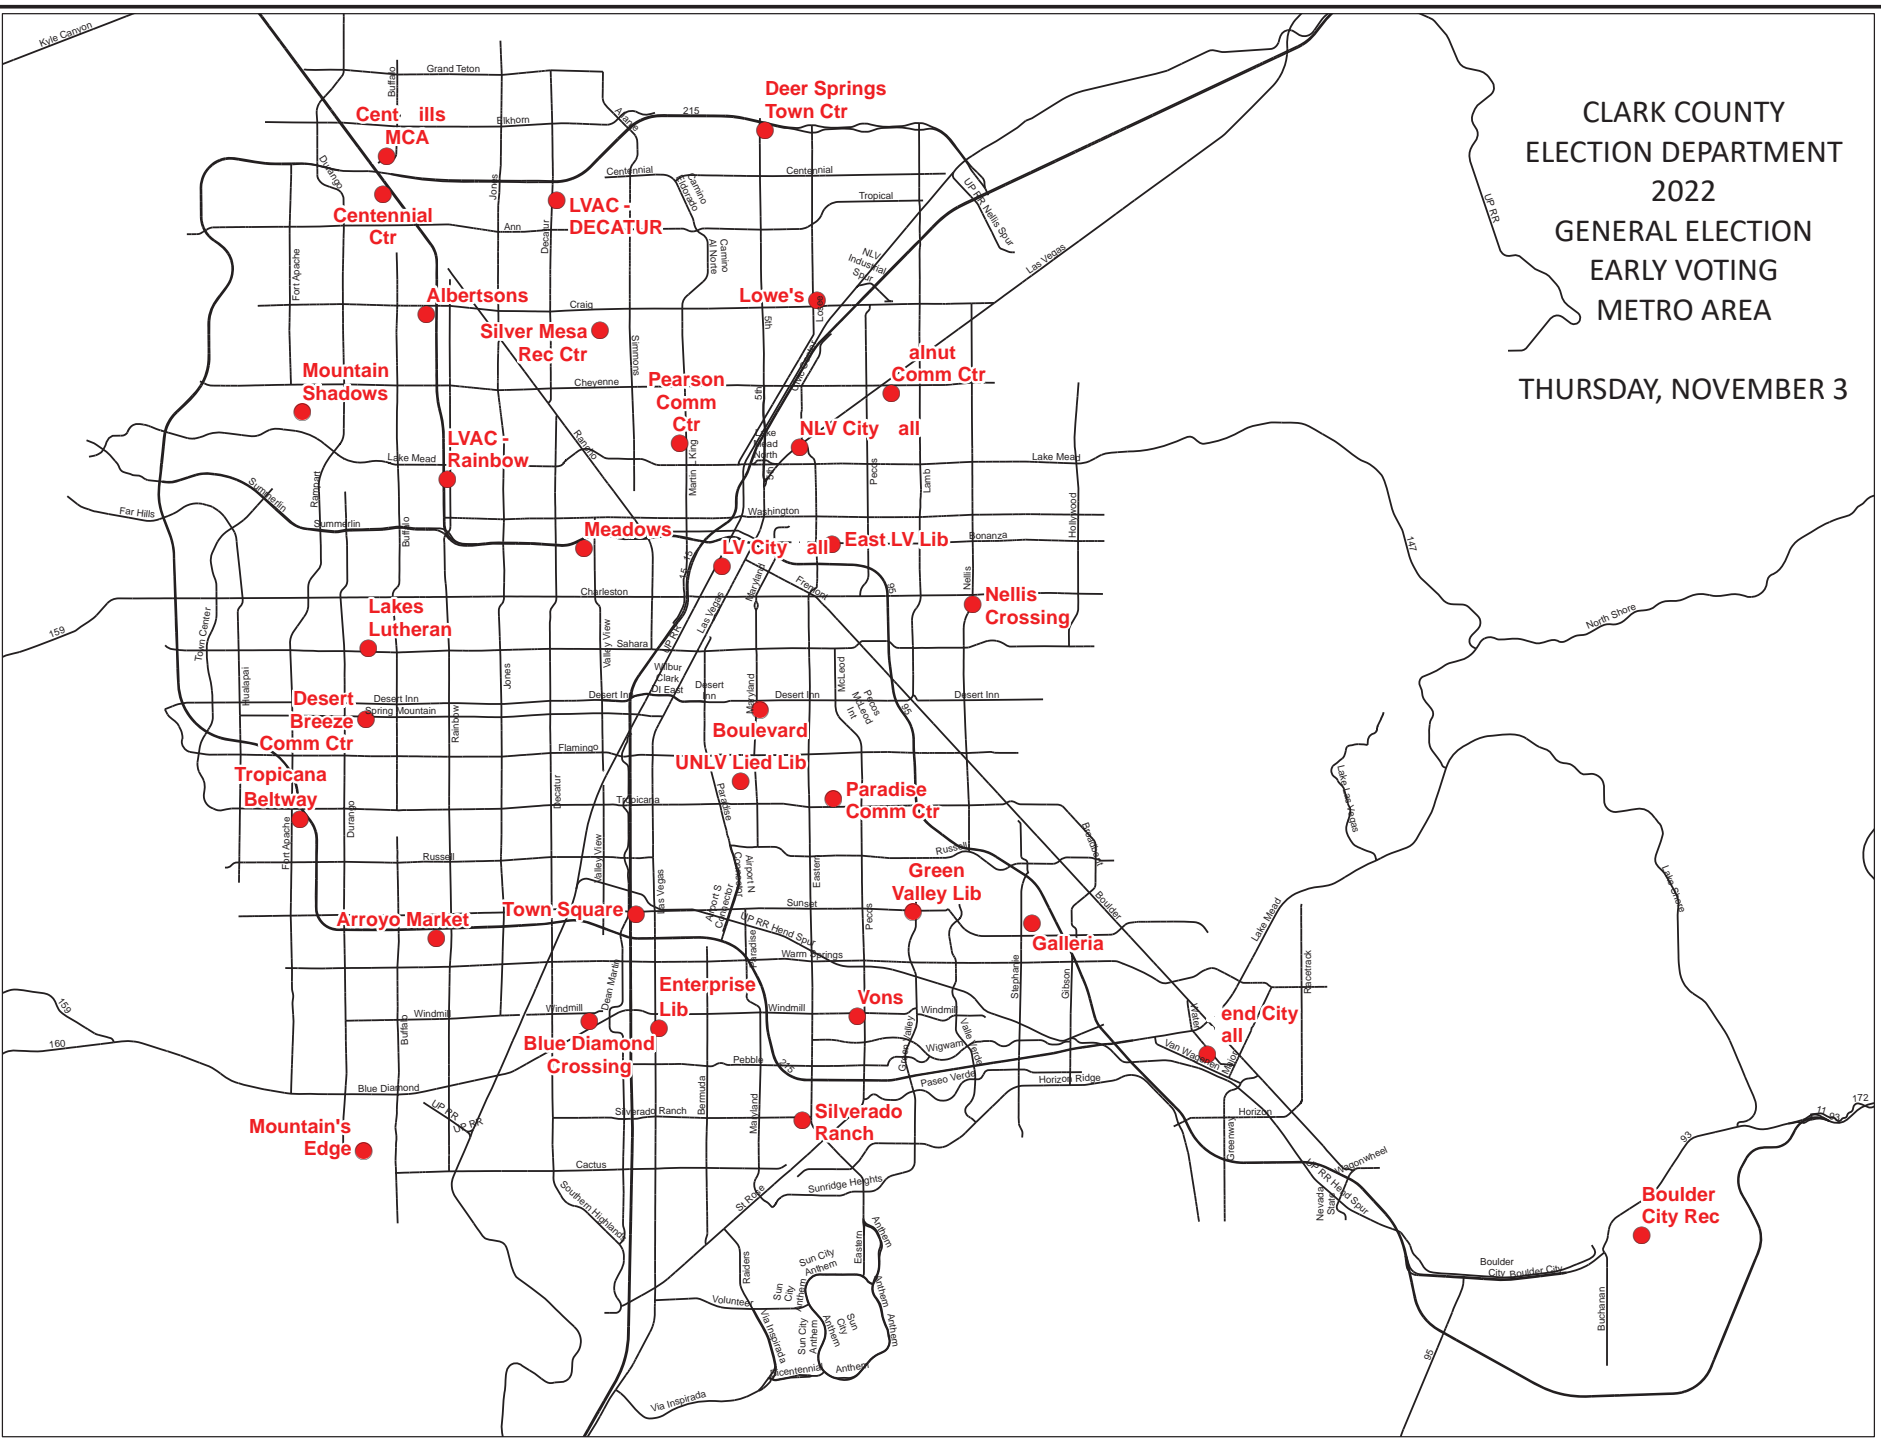

CLARK COUNTY
ELECTION DEPARTMENT
2022
GENERAL ELECTION
EARLY VOTING
METRO AREA
WEDNESDAY, NOVEMBER 2

CLARK COUNTY
ELECTION DEPARTMENT
2022
GENERAL ELECTION
EARLY VOTING
METRO AREA

THURSDAY, NOVEMBER 3

CLARK COUNTY
ELECTION DEPARTMENT
2022
GENERAL ELECTION
EARLY VOTING
METRO AREA