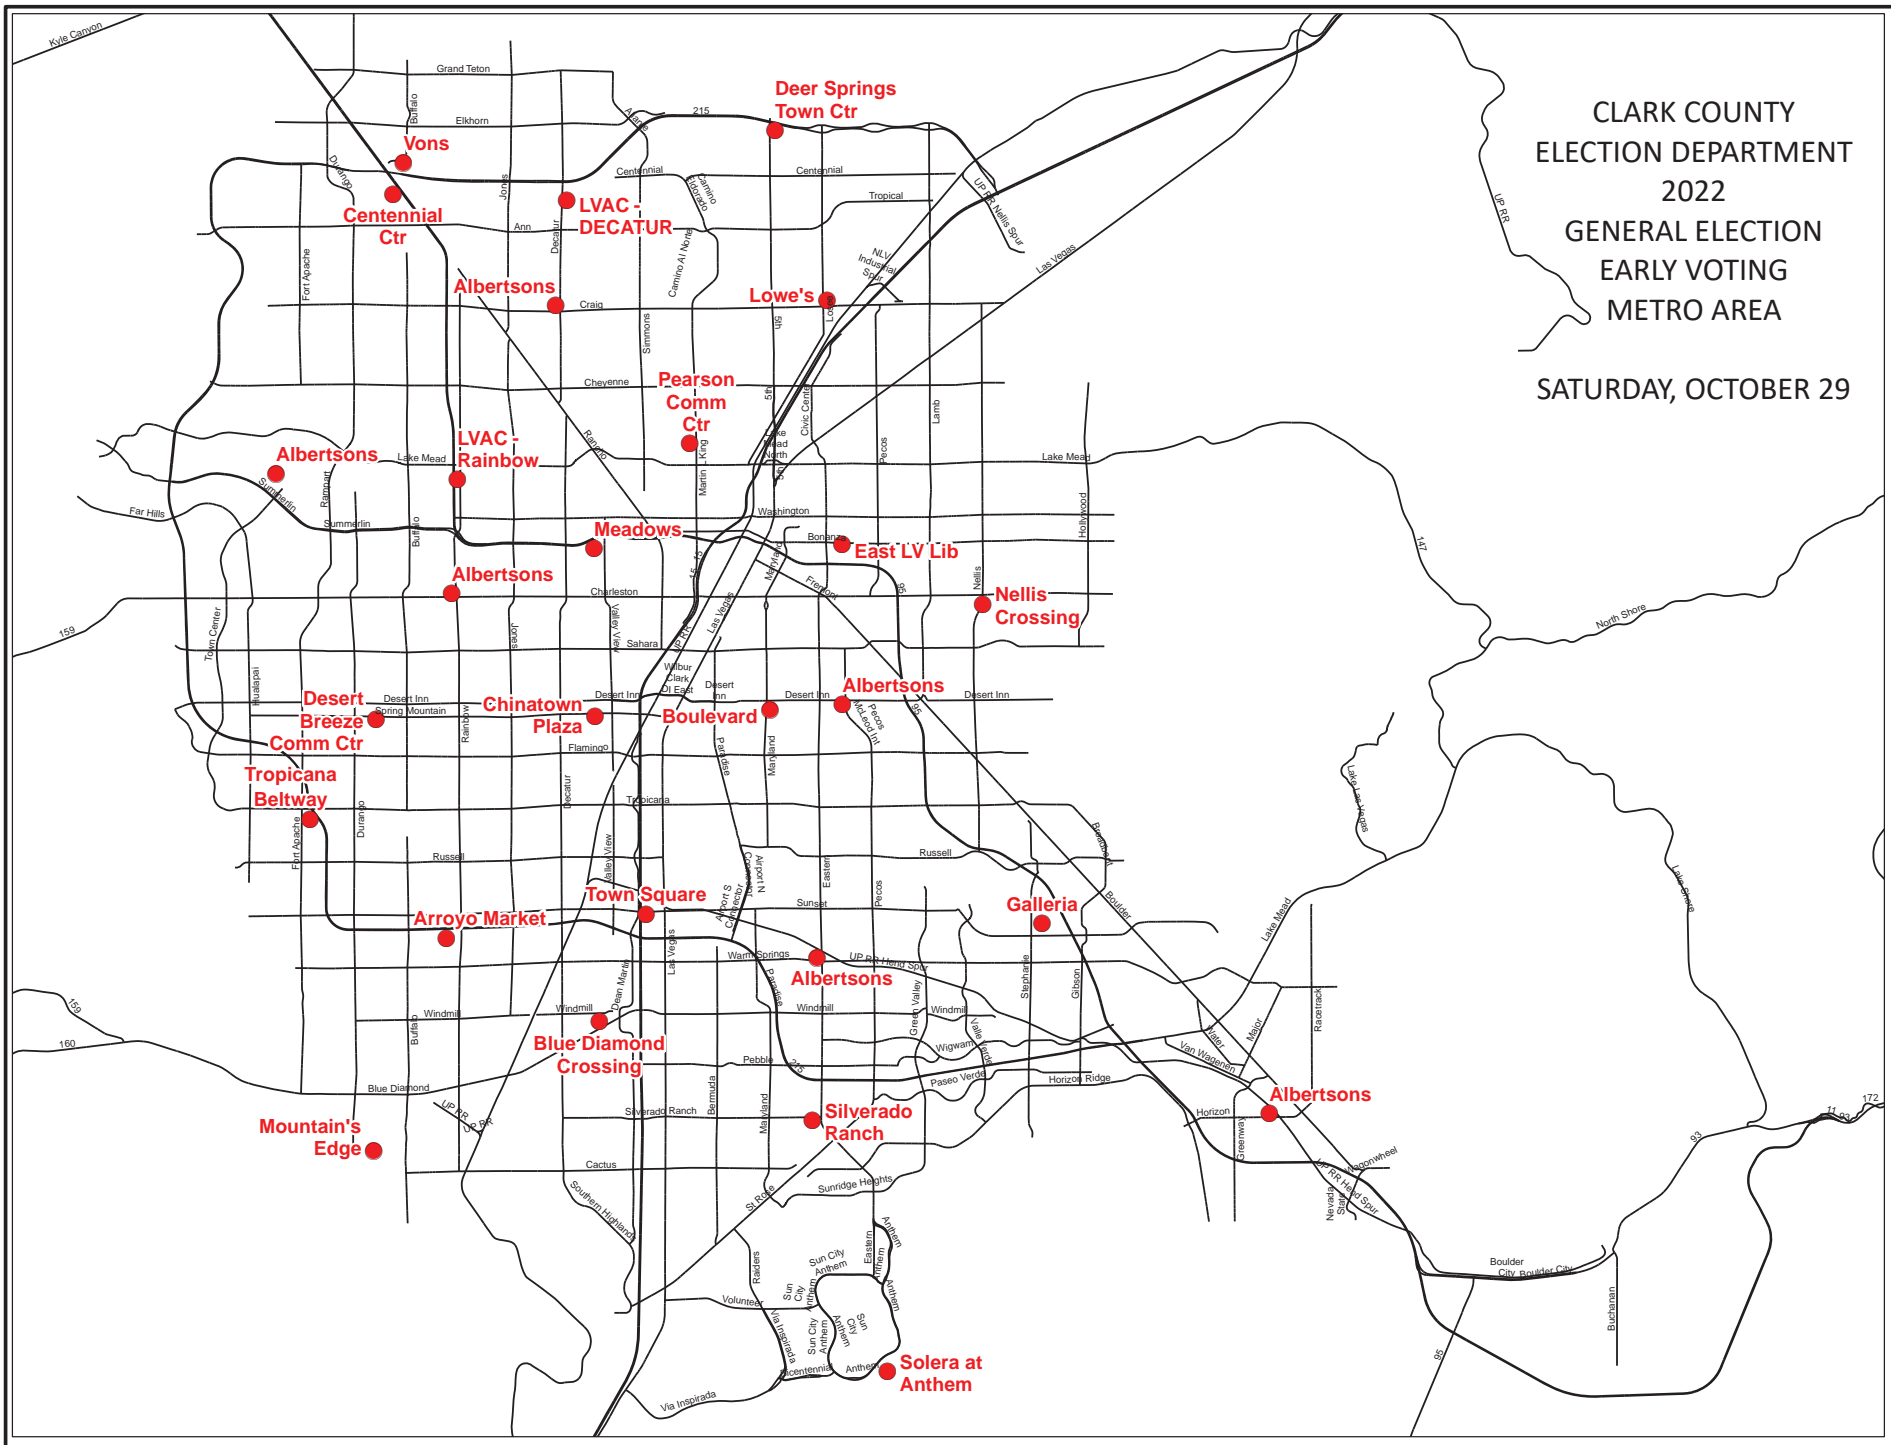

CLARK COUNTY
ELECTION DEPARTMENT
2022
GENERAL ELECTION
EARLY VOTING
METRO AREA
TUESDAY, OCTOBER 25

CLARK COUNTY
ELECTION DEPARTMENT
2022
GENERAL ELECTION
EARLY VOTING
METRO AREA
WEDNESDAY, OCTOBER 26

CLARK COUNTY
ELECTION DEPARTMENT
2022
GENERAL ELECTION
EARLY VOTING
METRO AREA
THURSDAY, OCTOBER 27

CLARK COUNTY
ELECTION DEPARTMENT
2022
GENERAL ELECTION
EARLY VOTING
METRO AREA

FRIDAY, OCTOBER 28

CLARK COUNTY
ELECTION DEPARTMENT
2022
GENERAL ELECTION
EARLY VOTING
METRO AREA
SATURDAY, OCTOBER 29

CLARK COUNTY
ELECTION DEPARTMENT
2022
GENERAL ELECTION
EARLY VOTING
METRO AREA
SUNDAY, OCTOBER 30