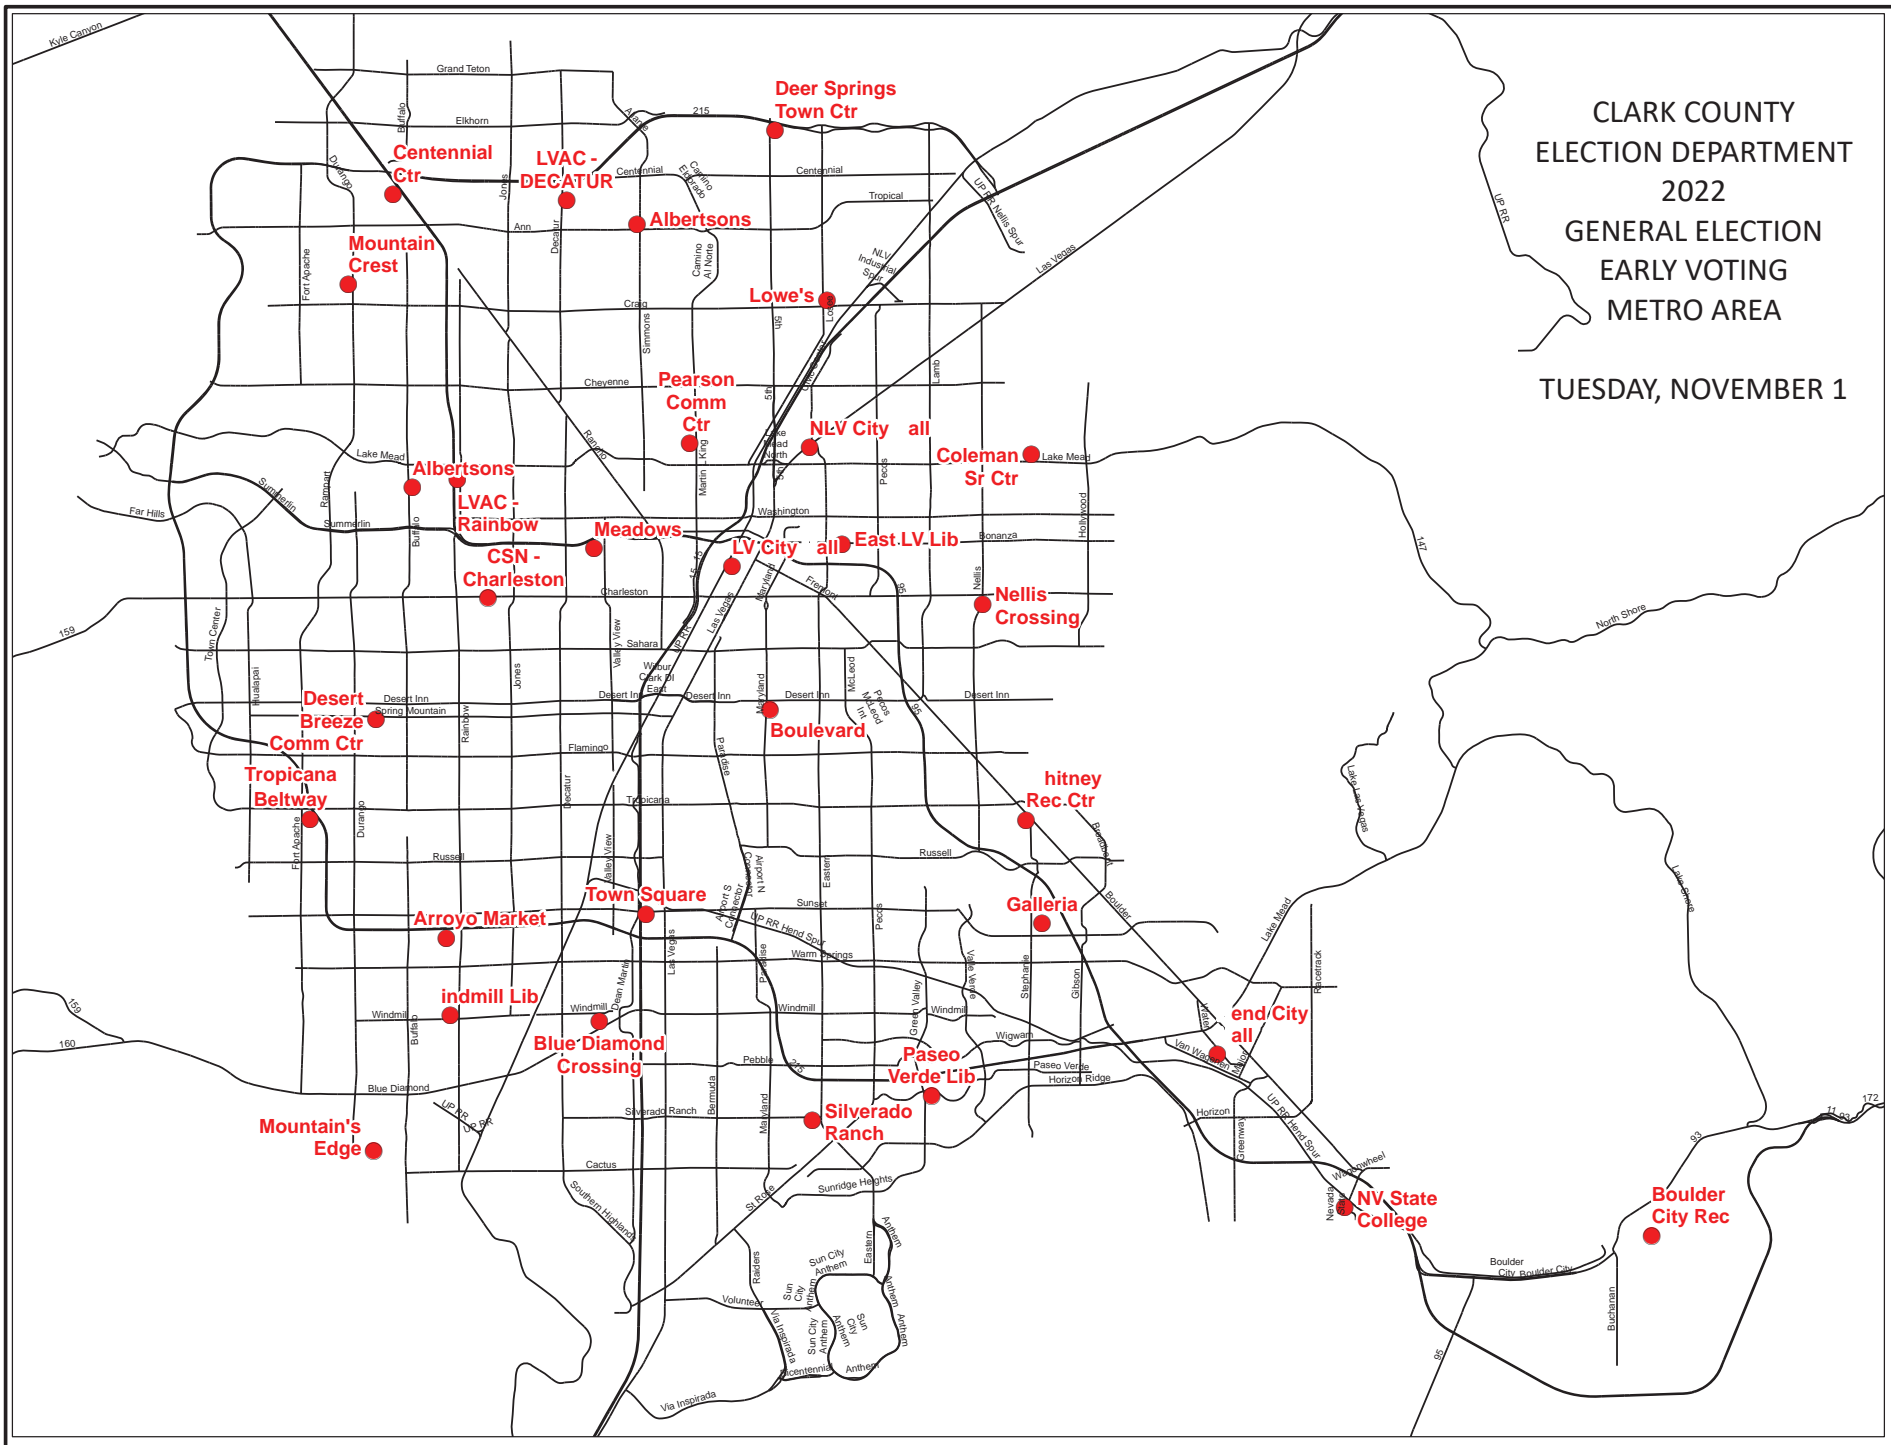

CLARK COUNTY
ELECTION DEPARTMENT
2022
GENERAL ELECTION
EARLY VOTING
METRO AREA
TUESDAY, NOVEMBER 1