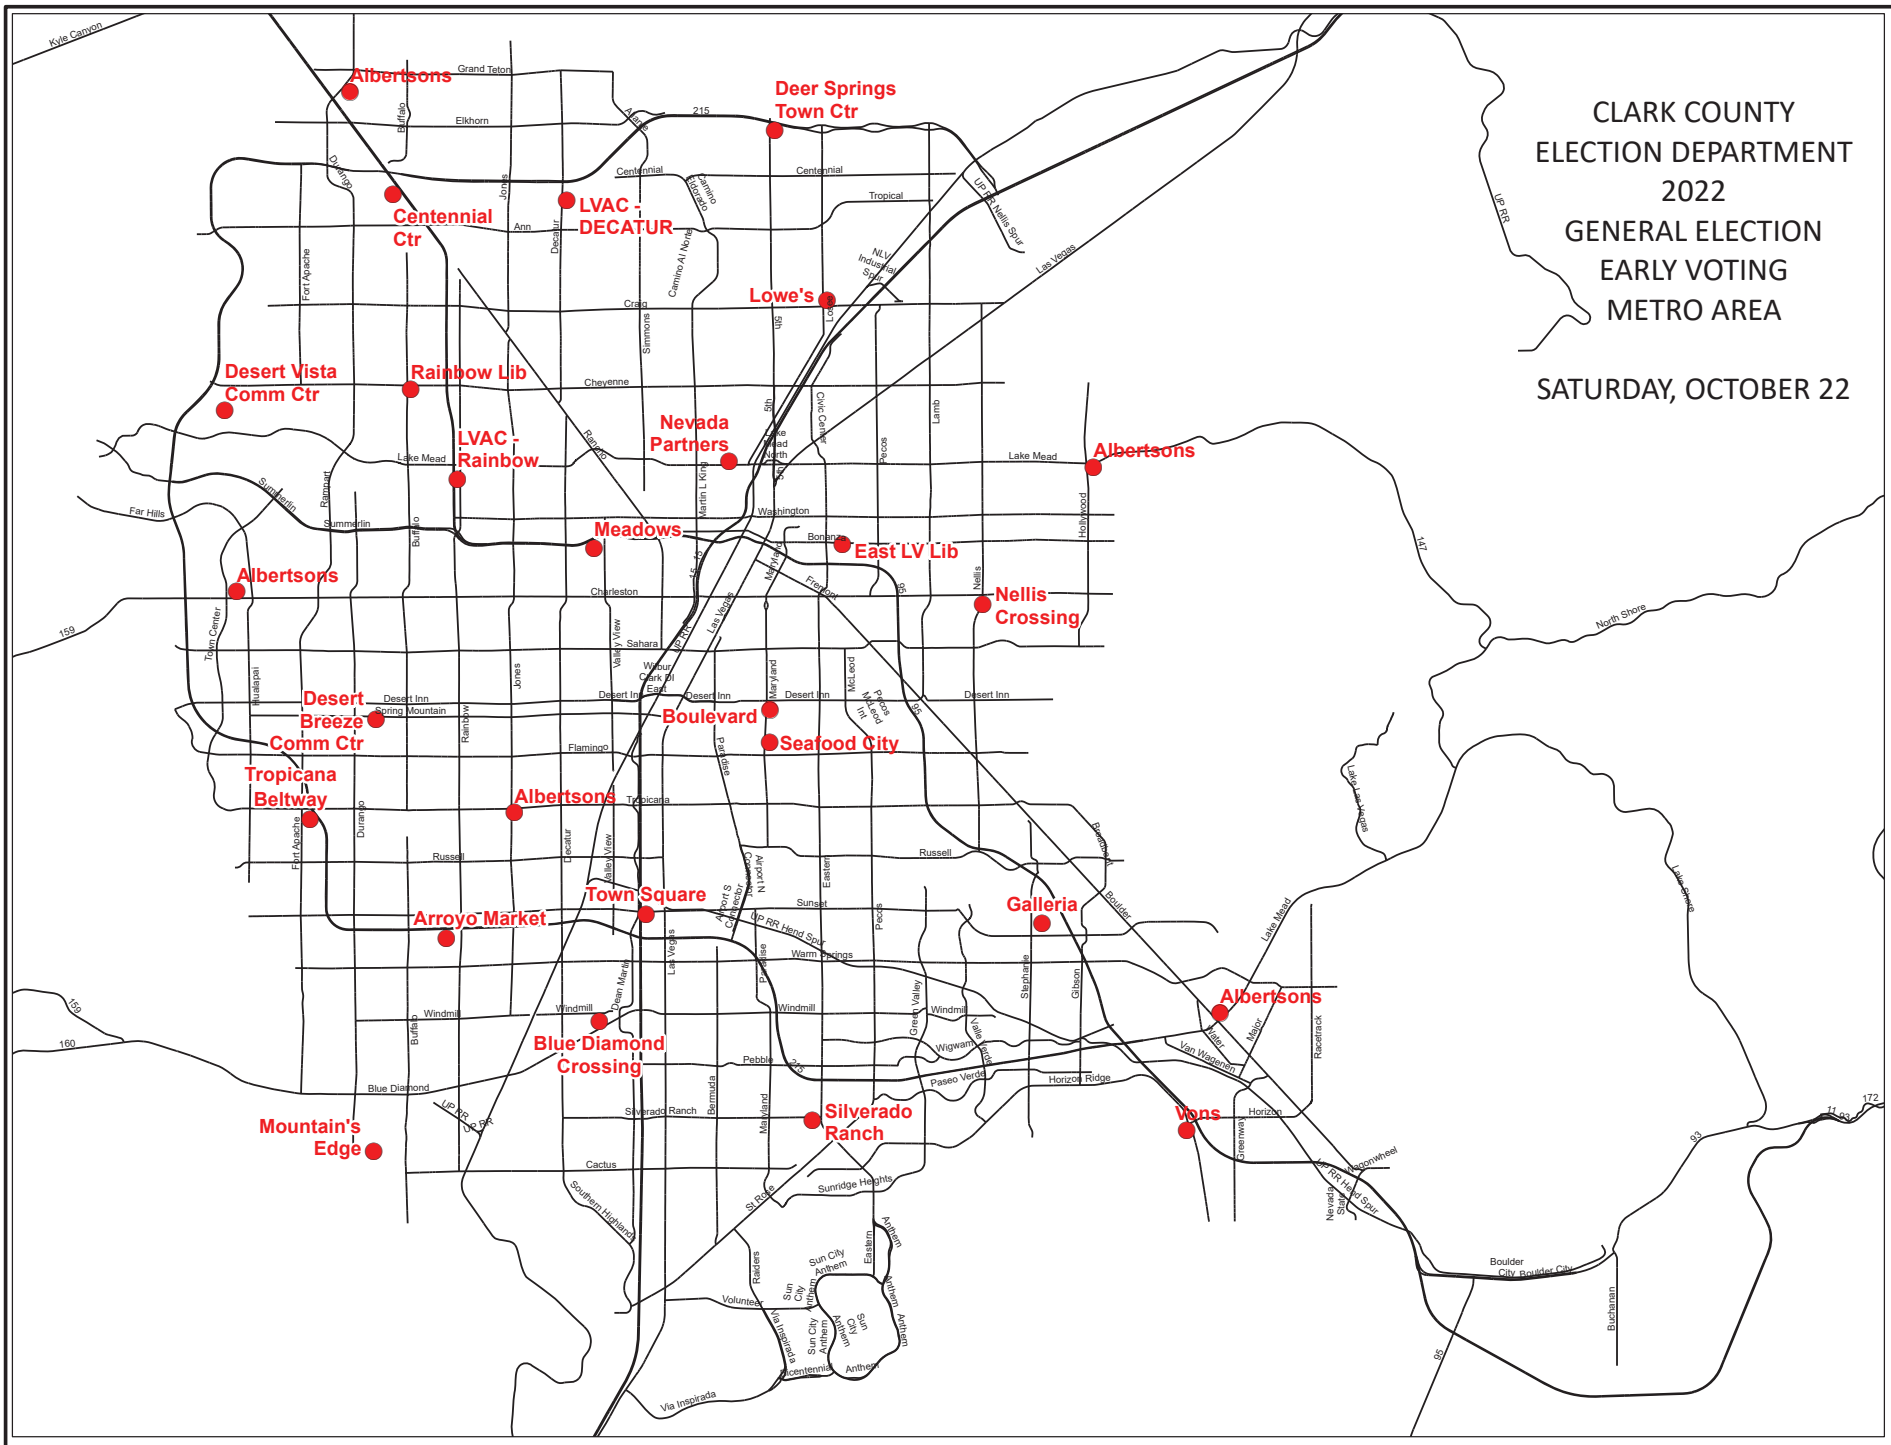

CLARK COUNTY
ELECTION DEPARTMENT
2022
GENERAL ELECTION
EARLY VOTING
METRO AREA
SATURDAY, OCTOBER 22