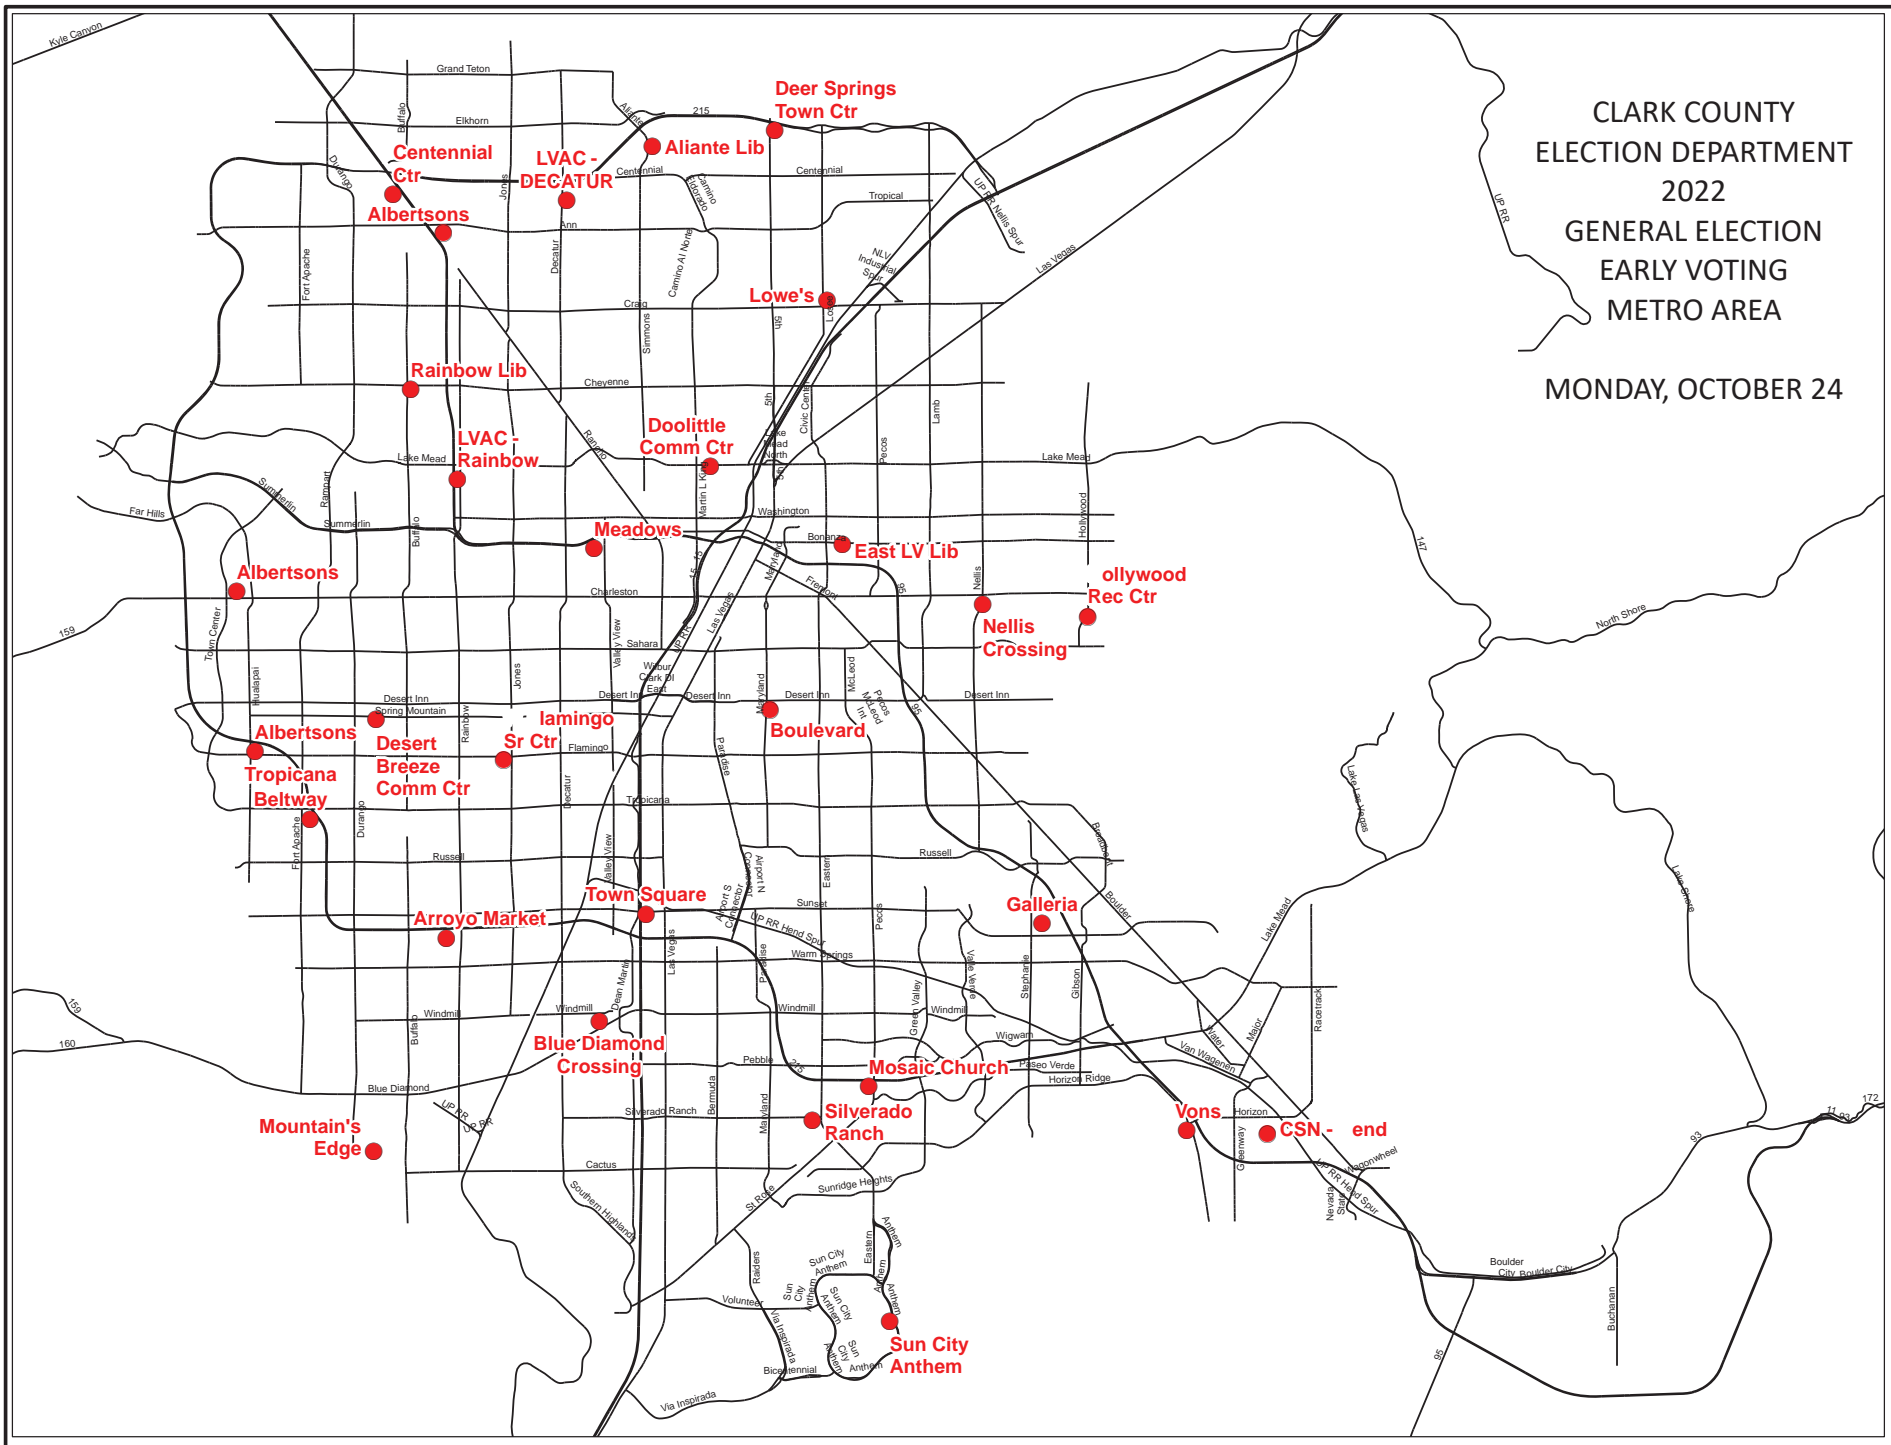

CLARK COUNTY
ELECTION DEPARTMENT
2022
GENERAL ELECTION
EARLY VOTING
METRO AREA
MONDAY, OCTOBER 24